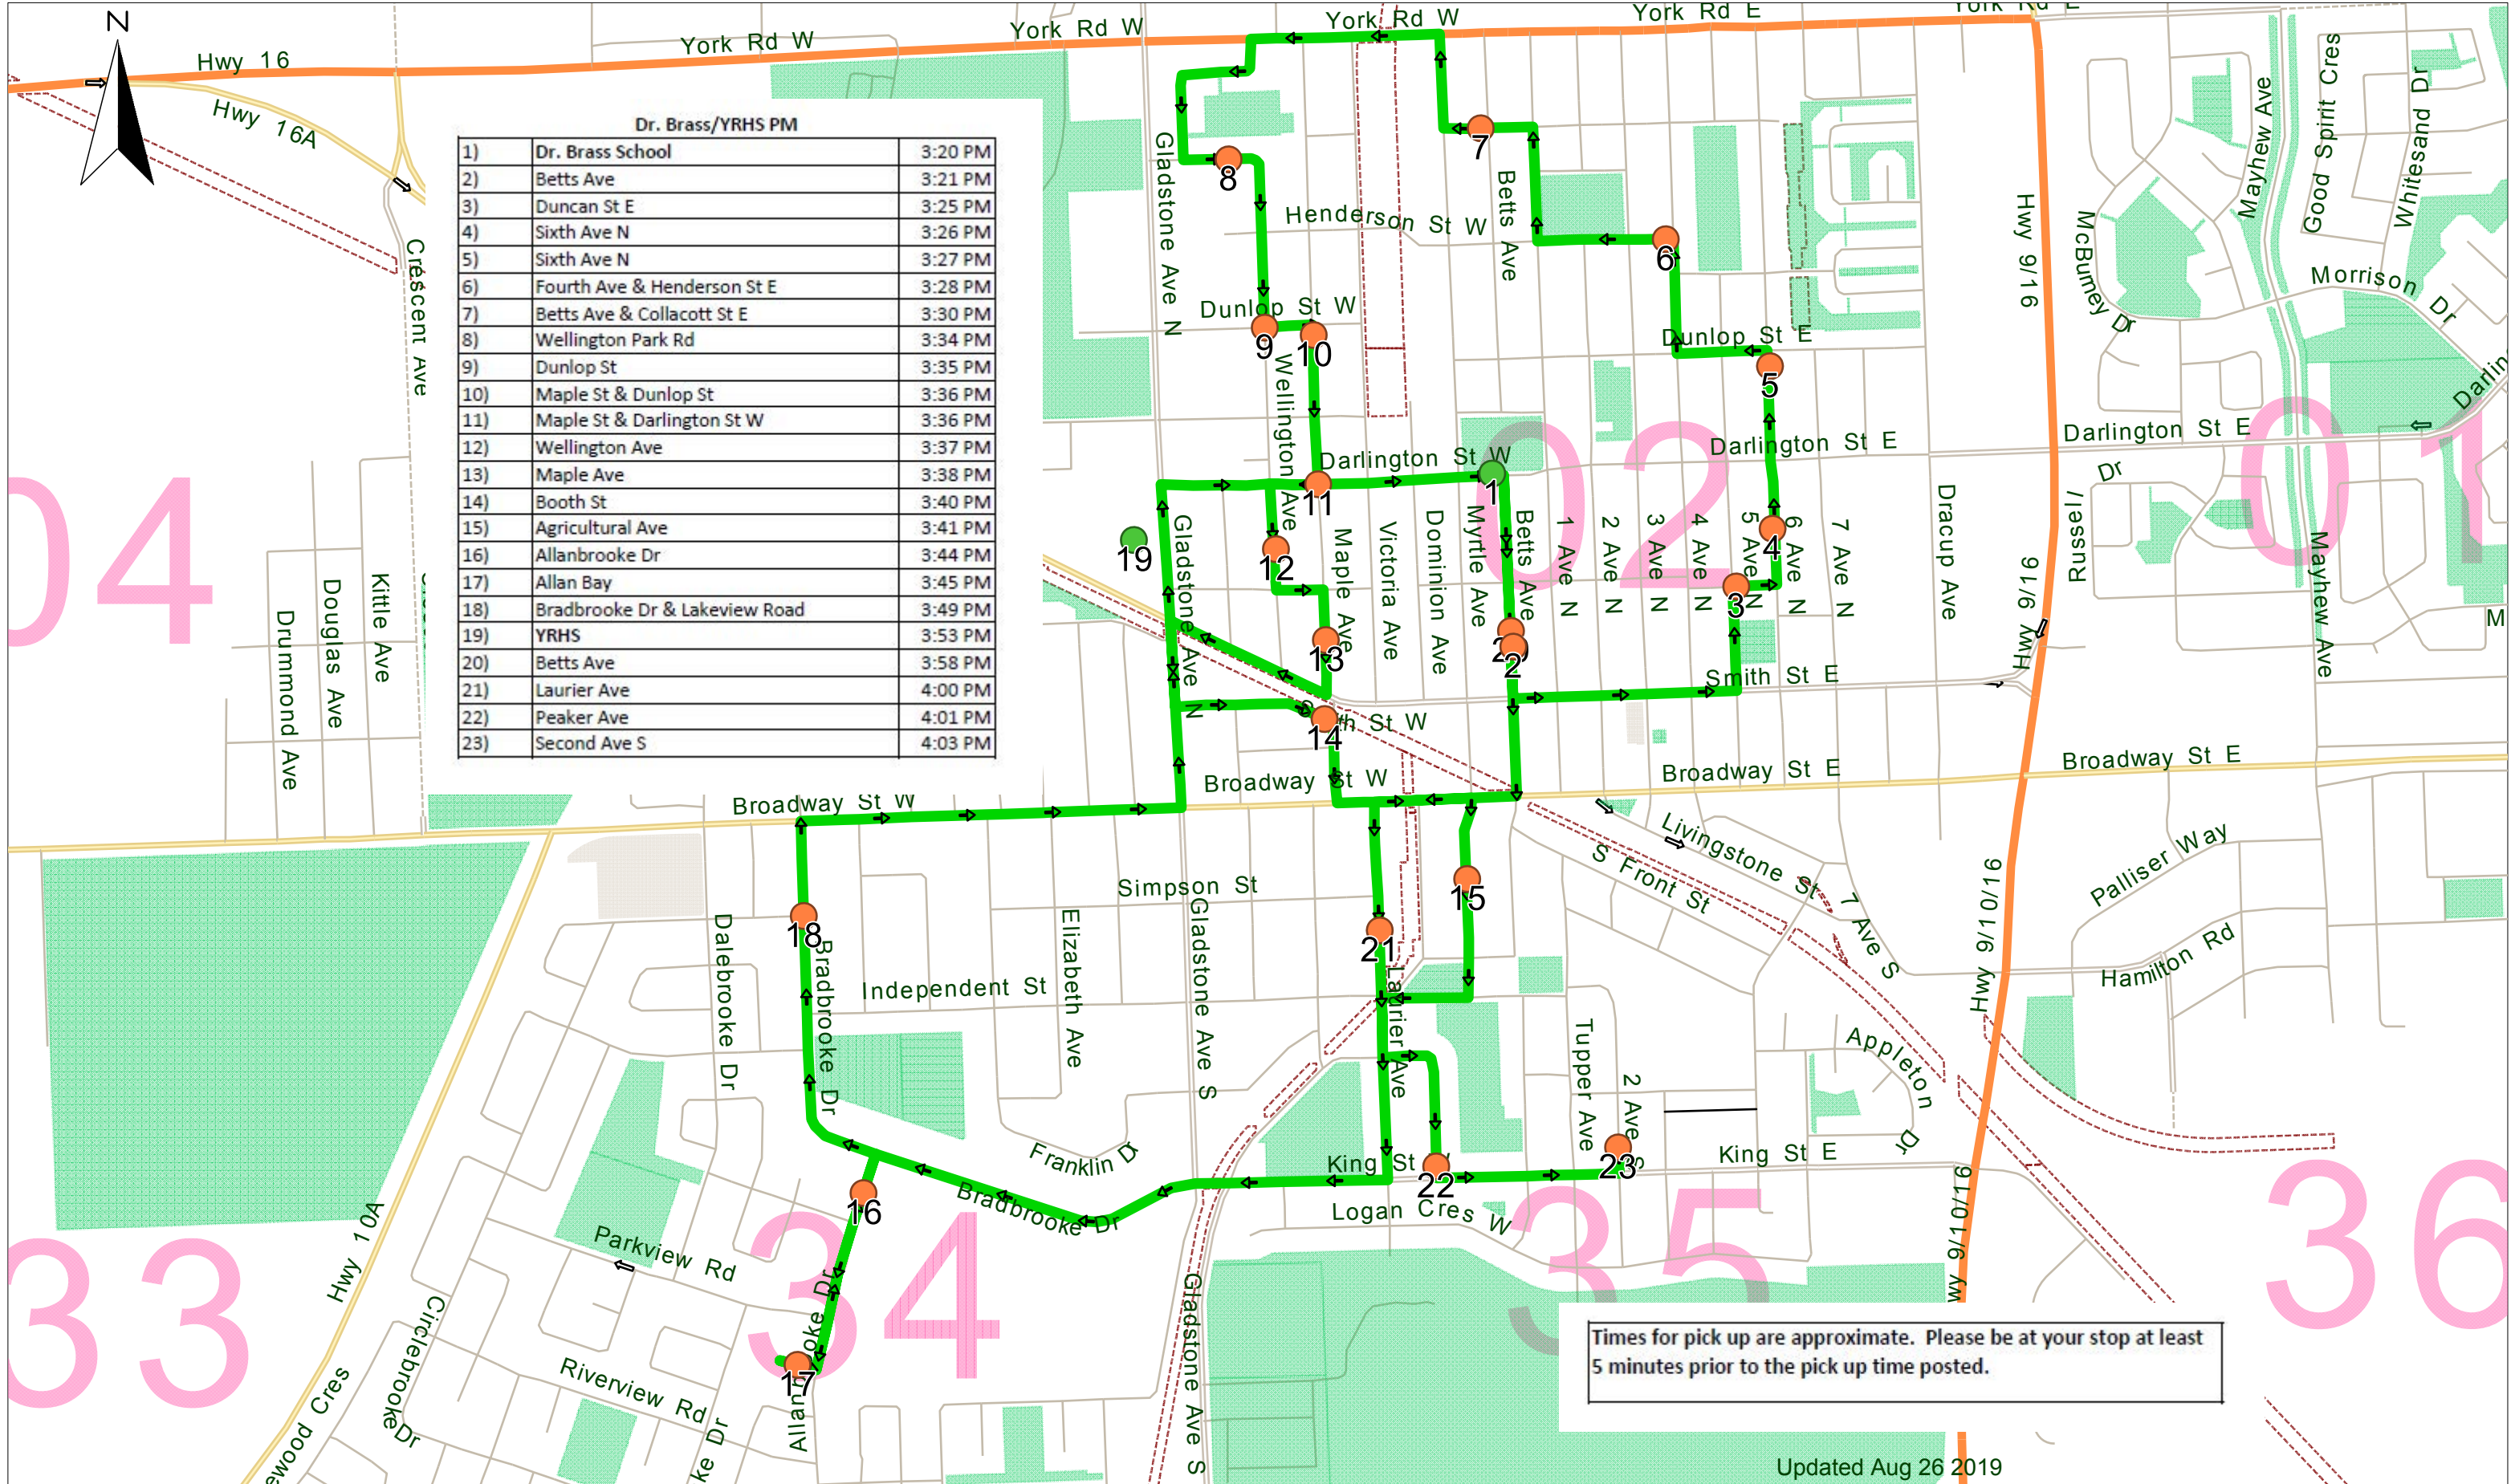

Dr. Brass/YRHS AM

Dr. Brass/YRHS AM		
1)	King St E	7:47 AM
2)	Laurier Ave	7:49 AM
3)	Agricultural Ave	7:51 AM
4)	Allanbrooke Dr	7:55 AM
5)	Allan Bay	7:56 AM
6)	Bradbrooke Dr & Lakeview Rd	7:58 AM
7)	Ontario Ave & Magrath St	8:01 AM
8)	Ontario Ave & Darlington St	8:04 AM
9)	Wellington Ave	8:05 AM
10)	Maple St	8:07 AM
11)	Dunlop St W	8:08 AM
12)	Wellington Park Rd	8:10 AM
13)	Betts Ave & Collacott St E	8:13 AM
14)	Betts Ave	8:16 AM
15)	4th Ave	8:19 AM
16)	Duncan St E	8:20 AM
17)	6th Ave N	8:20 AM
18)	6th Ave N	8:21 AM
19)	4th Ave N & Henderson St E	8:22 AM
20)	Dr. Brass School	8:25 AM
21)	YRHS	8:35 AM

Times for pick up are approximate. Please be at your stop at least 5 minutes prior to the pick up time posted.

Updated Aug 26 2019

Dr. Brass/YRHS PM

Dr. Brass/YRHS PM		
1)	Dr. Brass School	3:20 PM
2)	Betts Ave	3:21 PM
3)	Duncan St E	3:25 PM
4)	Sixth Ave N	3:26 PM
5)	Sixth Ave N	3:27 PM
6)	Fourth Ave & Henderson St E	3:28 PM
7)	Betts Ave & Collacott St E	3:30 PM
8)	Wellington Park Rd	3:34 PM
9)	Dunlop St	3:35 PM
10)	Maple St & Dunlop St	3:36 PM
11)	Maple St & Darlington St W	3:36 PM
12)	Wellington Ave	3:37 PM
13)	Maple Ave	3:38 PM
14)	Booth St	3:40 PM
15)	Agricultural Ave	3:41 PM
16)	Allanbrooke Dr	3:44 PM
17)	Allan Bay	3:45 PM
18)	Bradbrooke Dr & Lakeview Road	3:49 PM
19)	YRHS	3:53 PM
20)	Betts Ave	3:58 PM
21)	Laurier Ave	4:00 PM
22)	Peaker Ave	4:01 PM
23)	Second Ave S	4:03 PM

Times for pick up are approximate. Please be at your stop at least 5 minutes prior to the pick up time posted.

Updated Aug 26 2019