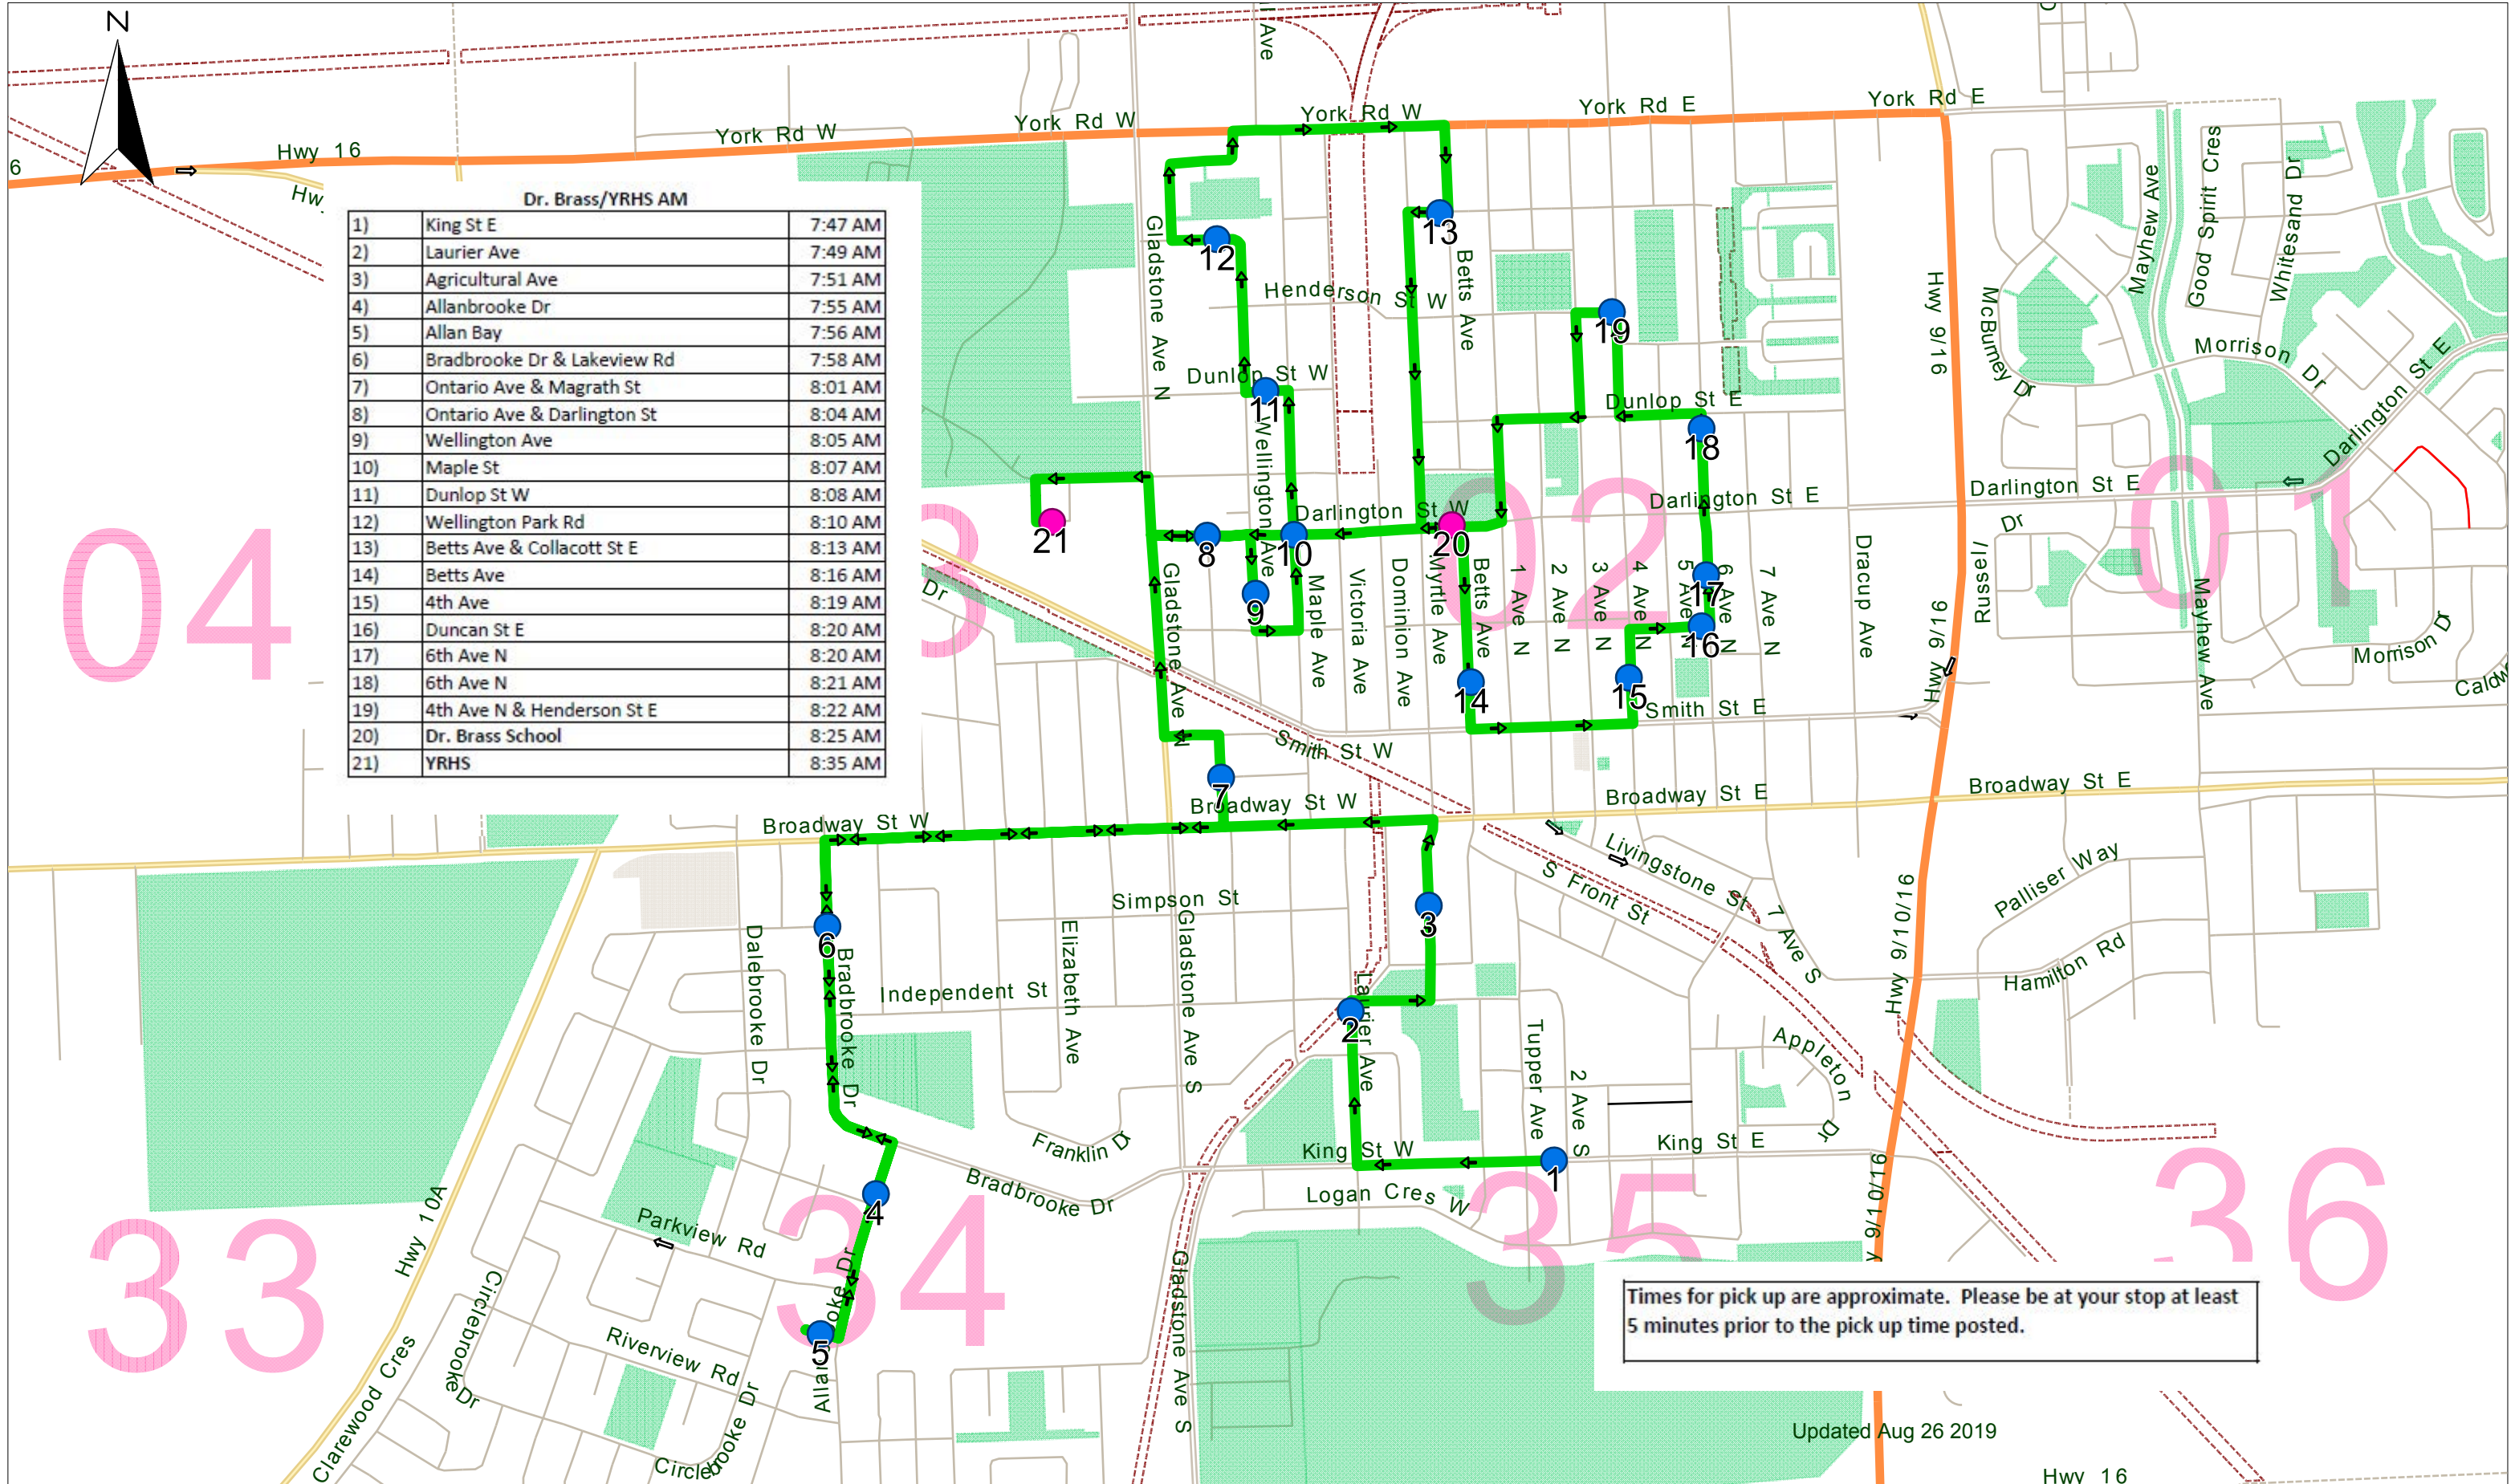

Dr. Brass/YRHS AM

Dr. Brass/YRHS AM		
1)	King St E	7:47 AM
2)	Laurier Ave	7:49 AM
3)	Agricultural Ave	7:51 AM
4)	Allanbrooke Dr	7:55 AM
5)	Allan Bay	7:56 AM
6)	Bradbrooke Dr & Lakeview Rd	7:58 AM
7)	Ontario Ave & Magrath St	8:01 AM
8)	Ontario Ave & Darlington St	8:04 AM
9)	Wellington Ave	8:05 AM
10)	Maple St	8:07 AM
11)	Dunlop St W	8:08 AM
12)	Wellington Park Rd	8:10 AM
13)	Betts Ave & Collacott St E	8:13 AM
14)	Betts Ave	8:16 AM
15)	4th Ave	8:19 AM
16)	Duncan St E	8:20 AM
17)	6th Ave N	8:20 AM
18)	6th Ave N	8:21 AM
19)	4th Ave N & Henderson St E	8:22 AM
20)	Dr. Brass School	8:25 AM
21)	YRHS	8:35 AM

Times for pick up are approximate. Please be at your stop at least 5 minutes prior to the pick up time posted.

Updated Aug 26 2019

Dr. Brass/YRHS PM

Dr. Brass/YRHS PM		
1)	Dr. Brass School	3:20 PM
2)	Betts Ave	3:21 PM
3)	Duncan St E	3:25 PM
4)	Sixth Ave N	3:26 PM
5)	Sixth Ave N	3:27 PM
6)	Fourth Ave & Henderson St E	3:28 PM
7)	Betts Ave & Collacott St E	3:30 PM
8)	Wellington Park Rd	3:34 PM
9)	Dunlop St	3:35 PM
10)	Maple St & Dunlop St	3:36 PM
11)	Maple St & Darlington St W	3:36 PM
12)	Wellington Ave	3:37 PM
13)	Maple Ave	3:38 PM
14)	Booth St	3:40 PM
15)	Agricultural Ave	3:41 PM
16)	Allanbrooke Dr	3:44 PM
17)	Allan Bay	3:45 PM
18)	Bradbrooke Dr & Lakeview Road	3:49 PM
19)	YRHS	3:53 PM
20)	Betts Ave	3:58 PM
21)	Laurier Ave	4:00 PM
22)	Peaker Ave	4:01 PM
23)	Second Ave S	4:03 PM

Times for pick up are approximate. Please be at your stop at least 5 minutes prior to the pick up time posted.

Updated Aug 26 2019