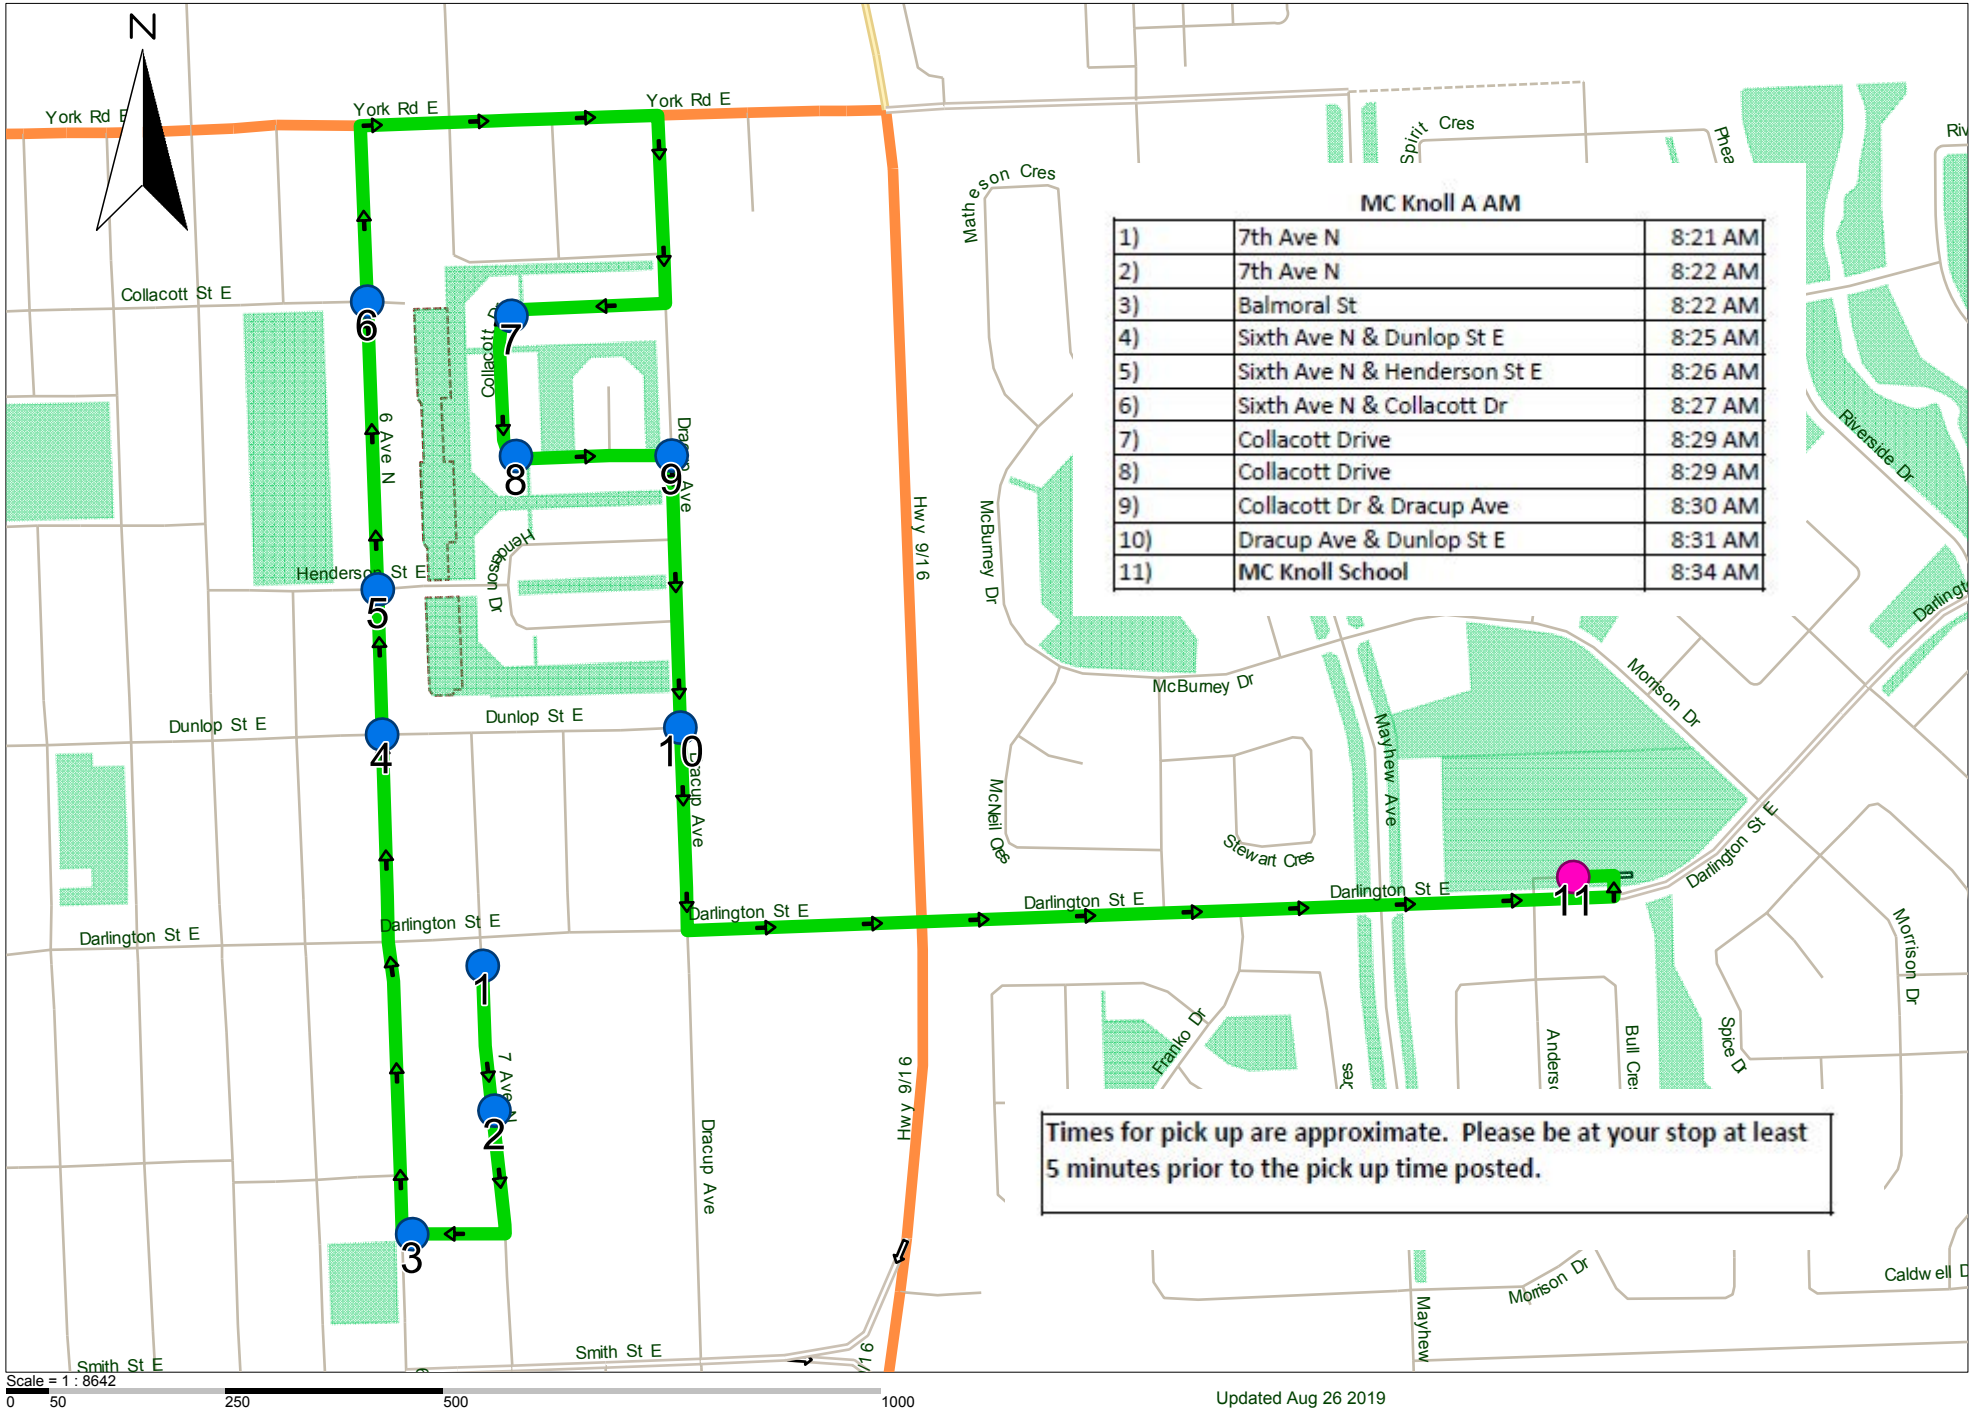

# MC Knoll A AM

MC Knoll A AM		
1)	7th Ave N	8:21 AM
2)	7th Ave N	8:22 AM
3)	Balmoral St	8:22 AM
4)	Sixth Ave N & Dunlop St E	8:25 AM
5)	Sixth Ave N & Henderson St E	8:26 AM
6)	Sixth Ave N & Collacott Dr	8:27 AM
7)	Collacott Drive	8:29 AM
8)	Collacott Drive	8:29 AM
9)	Collacott Dr & Dracup Ave	8:30 AM
10)	Dracup Ave & Dunlop St E	8:31 AM
11)	MC Knoll School	8:34 AM

Times for pick up are approximate. Please be at your stop at least 5 minutes prior to the pick up time posted.

# MC Knoll B AM

Times for pick up are approximate. Please be at your stop at least 5 minutes prior to the pick up time posted.

MC Knoll B AM		
1)	Morrison Dr & Blackwell Cres	8:34 AM
2)	Morrison Dr	8:35 AM
3)	Caldwell Dr & Garry Pl	8:36 AM
4)	Caldwell Dr & Laird Bay	8:37 AM
5)	Caldwell Dr	8:37 AM
6)	Caldwell Dr	8:38 AM
7)	Wynn Pl	8:39 AM
8)	MC Knoll School	8:41 AM

# MC Knoll C PM

MC Knoll C PM

Stop Number	Location	Approximate Pick-up Time
1)	MC Knoll School	3:35 PM
2)	Madge Way & Whitesand Dr	3:39 PM
3)	Madge Way & Riverside Dr	3:40 PM
4)	Darlington St E	3:41 PM
5)	Franco Dr	3:44 PM
6)	Rae Ave	3:47 PM
7)	Harris St & Gordon Ave	3:48 PM
8)	McNeil Cres & Moritz Bay	3:52 PM
9)	McBurney Dr & Mackenzie Dr	3:54 PM
10)	McBurney Dr & Langill Dr	3:55 PM