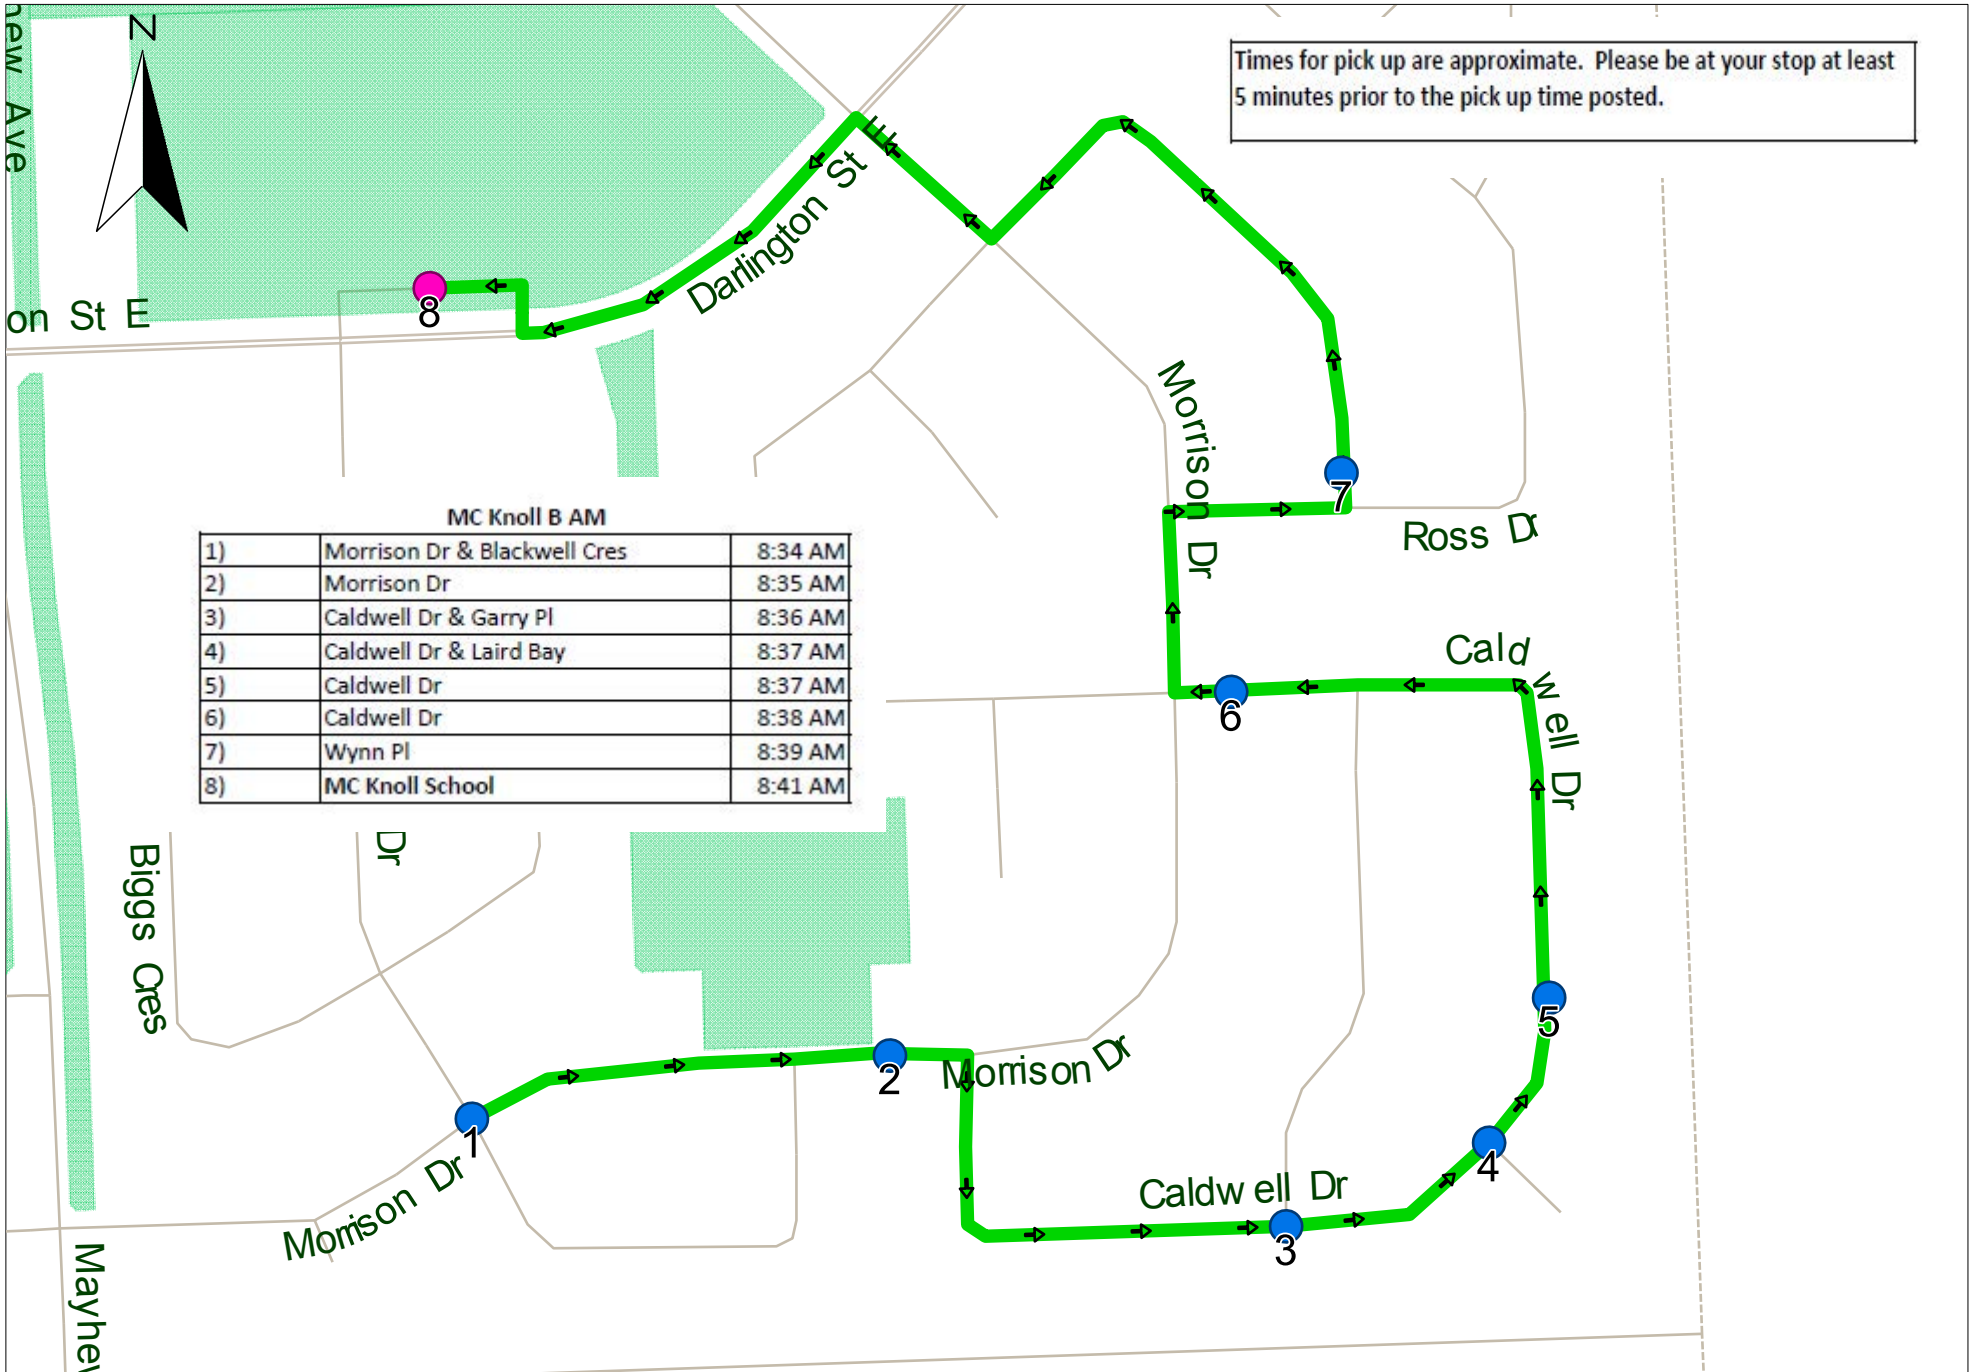

Times for pick up are approximate. Please be at your stop at least 5 minutes prior to the pick up time posted.

# MC Knoll B AM

Times for pick up are approximate. Please be at your stop at least 5 minutes prior to the pick up time posted.

MC Knoll B AM		
1)	Morrison Dr & Blackwell Cres	8:34 AM
2)	Morrison Dr	8:35 AM
3)	Caldwell Dr & Garry Pl	8:36 AM
4)	Caldwell Dr & Laird Bay	8:37 AM
5)	Caldwell Dr	8:37 AM
6)	Caldwell Dr	8:38 AM
7)	Wynn Pl	8:39 AM
8)	MC Knoll School	8:41 AM

# MC Knoll C AM

**MC Knoll C AM**

1)	McBurney Dr & Langill Dr	8:24 AM
2)	McBurney Dr & Mackenzie Dr	8:25 AM
3)	Mackenzie Dr & Gibson Bay	8:26 AM
4)	McNeil Cres & Moritz Bay	8:27 AM
5)	Franco Dr	8:29 AM
6)	Rae Ave	8:33 AM
7)	Harris St & Gordon Ave	8:34 AM
8)	Madge Way & Whitesand Dr	8:38 AM
9)	Madge Way & Riverside Dr	8:39 AM
10)	Aspen Place & Darlington Ave	8:42 AM
11)	MC Knoll School	8:43 AM

# MC Knoll C PM

MC Knoll C PM

Stop Number	Location	Approximate Pick-up Time
1)	MC Knoll School	3:35 PM
2)	Madge Way & Whitesand Dr	3:39 PM
3)	Madge Way & Riverside Dr	3:40 PM
4)	Darlington St E	3:41 PM
5)	Franco Dr	3:44 PM
6)	Rae Ave	3:47 PM
7)	Harris St & Gordon Ave	3:48 PM
8)	McNeil Cres & Moritz Bay	3:52 PM
9)	McBurney Dr & Mackenzie Dr	3:54 PM
10)	McBurney Dr & Langill Dr	3:55 PM