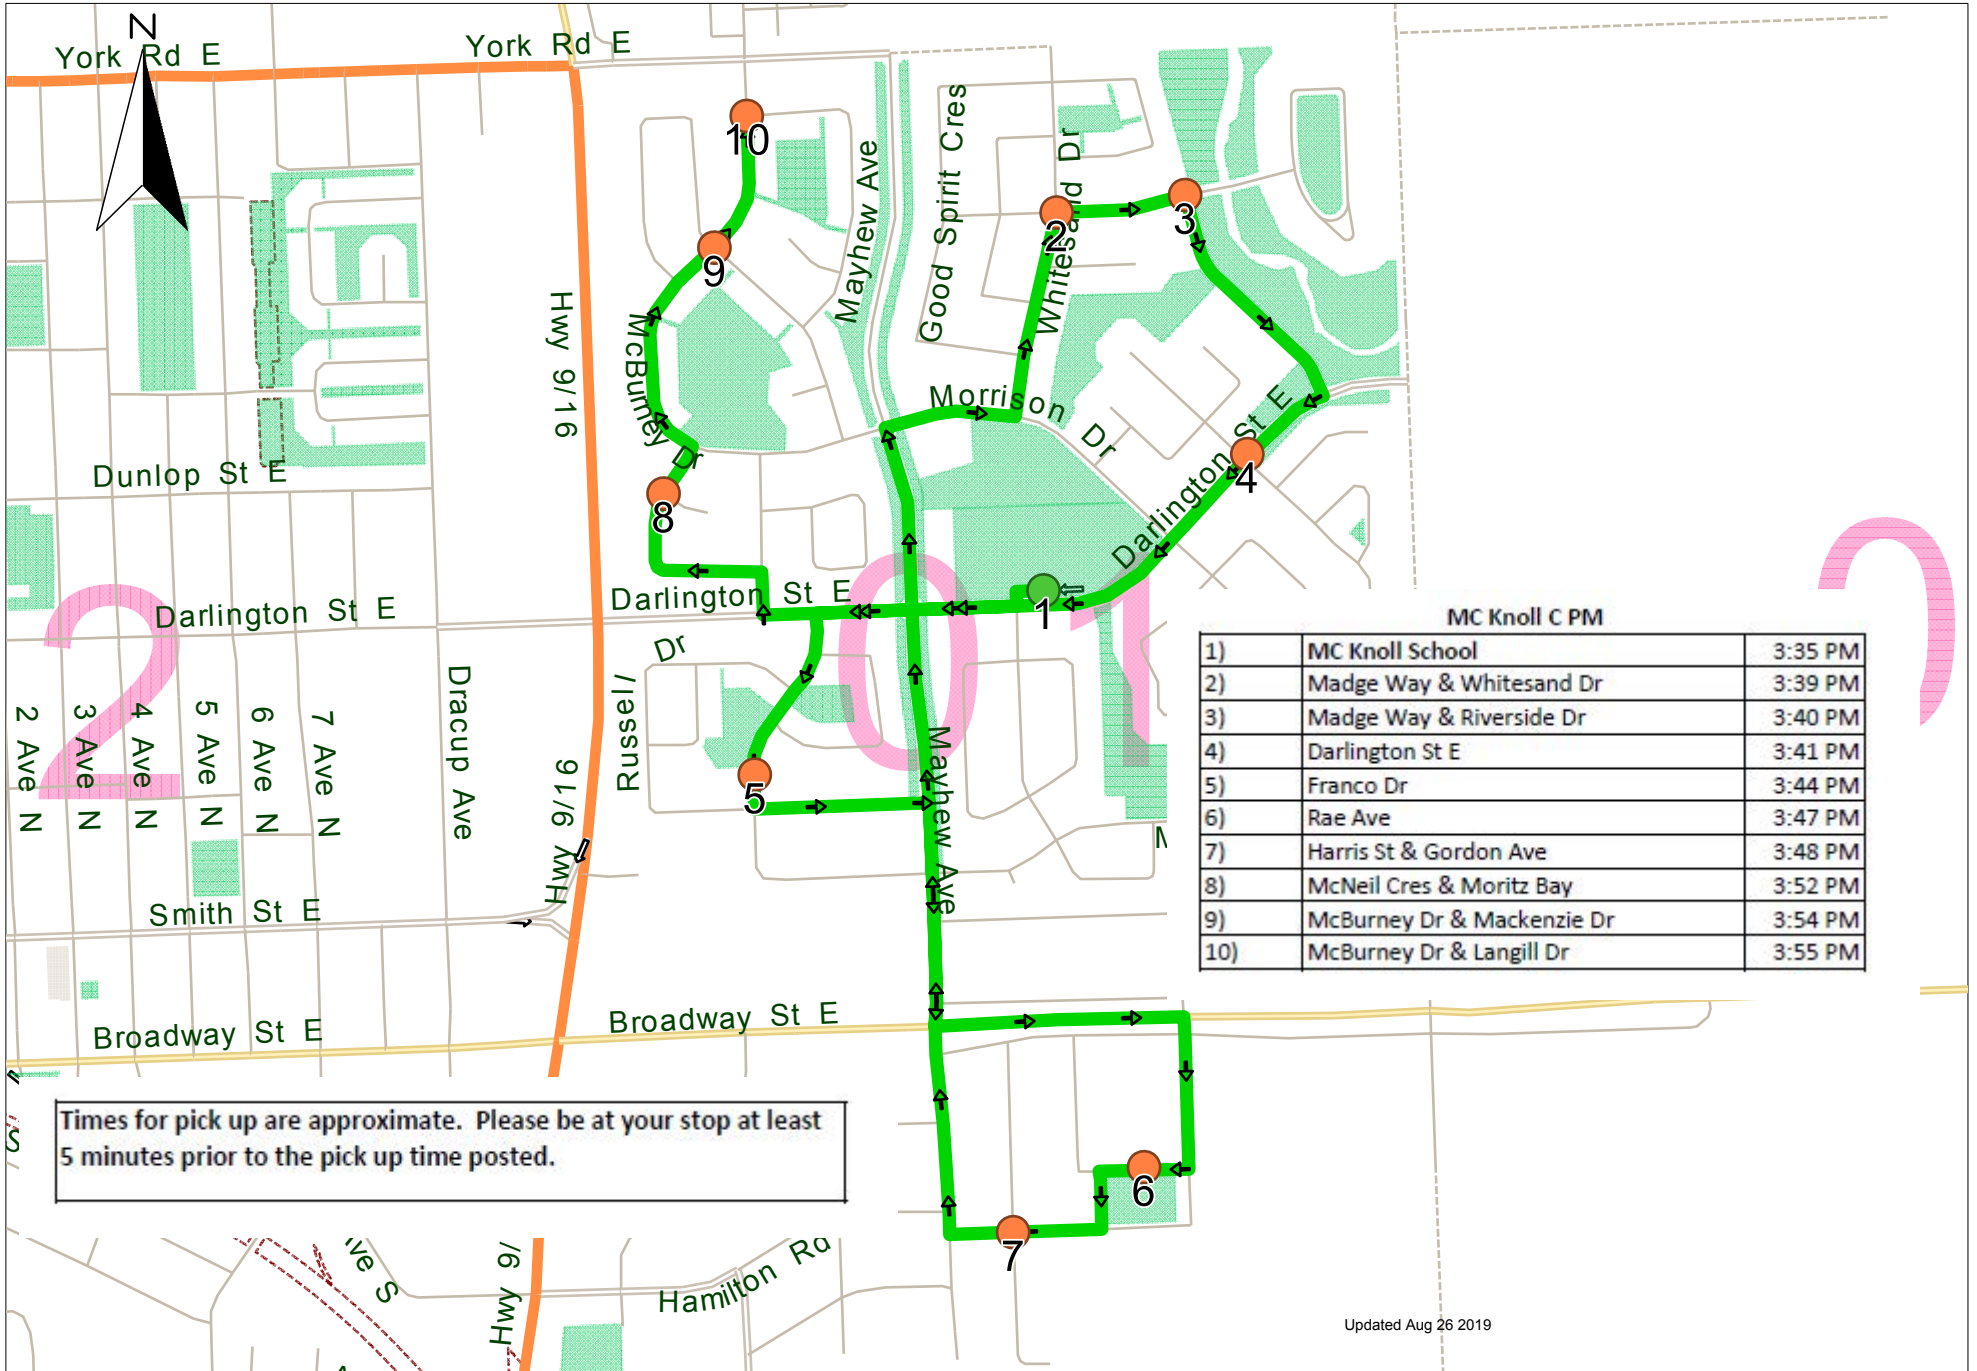

# MC Knoll C AM

**MC Knoll C AM**

1)	McBurney Dr & Langill Dr	8:24 AM
2)	McBurney Dr & Mackenzie Dr	8:25 AM
3)	Mackenzie Dr & Gibson Bay	8:26 AM
4)	McNeil Cres & Moritz Bay	8:27 AM
5)	Franco Dr	8:29 AM
6)	Rae Ave	8:33 AM
7)	Harris St & Gordon Ave	8:34 AM
8)	Madge Way & Whitesand Dr	8:38 AM
9)	Madge Way & Riverside Dr	8:39 AM
10)	Aspen Place & Darlington Ave	8:42 AM
11)	MC Knoll School	8:43 AM

Times for pick up are approximate. Please be at your stop at least 5 minutes prior to the pick up time posted.

# MC Knoll C PM

MC Knoll C PM

Stop Number	Location	Approximate Pick-up Time
1)	MC Knoll School	3:35 PM
2)	Madge Way & Whitesand Dr	3:39 PM
3)	Madge Way & Riverside Dr	3:40 PM
4)	Darlington St E	3:41 PM
5)	Franco Dr	3:44 PM
6)	Rae Ave	3:47 PM
7)	Harris St & Gordon Ave	3:48 PM
8)	McNeil Cres & Moritz Bay	3:52 PM
9)	McBurney Dr & Mackenzie Dr	3:54 PM
10)	McBurney Dr & Langill Dr	3:55 PM

Times for pick up are approximate. Please be at your stop at least 5 minutes prior to the pick up time posted.

Updated Aug 26 2019