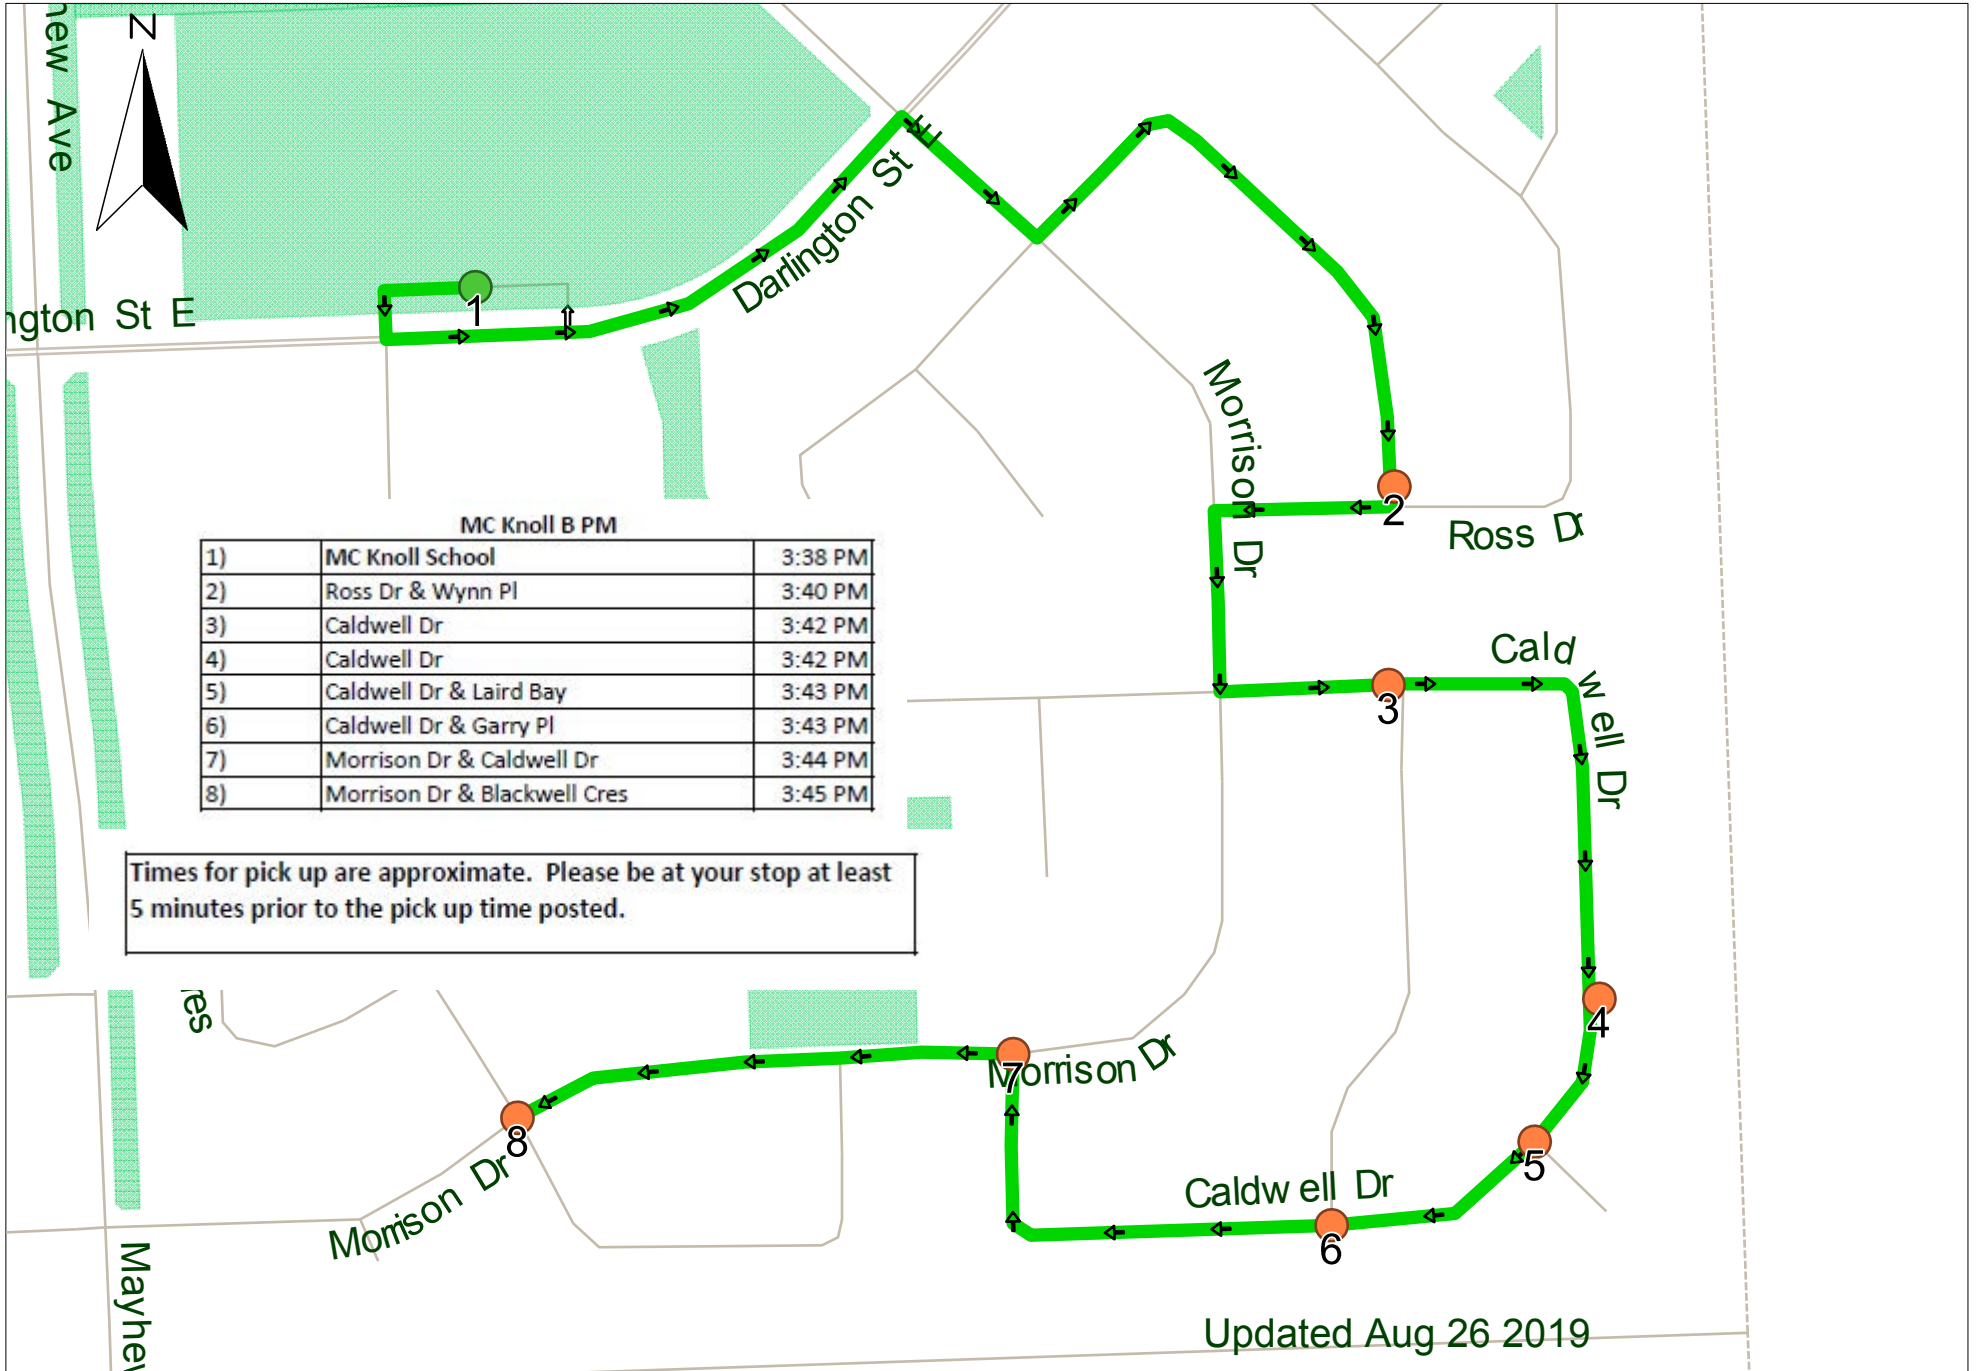

MC Knoll B PM

MC Knoll B PM

1)	MC Knoll School	3:38 PM
2)	Ross Dr & Wynn Pl	3:40 PM
3)	Caldwell Dr	3:42 PM
4)	Caldwell Dr	3:42 PM
5)	Caldwell Dr & Laird Bay	3:43 PM
6)	Caldwell Dr & Garry Pl	3:43 PM
7)	Morrison Dr & Caldwell Dr	3:44 PM
8)	Morrison Dr & Blackwell Cres	3:45 PM

Times for pick up are approximate. Please be at your stop at least 5 minutes prior to the pick up time posted.

Updated Aug 26 2019