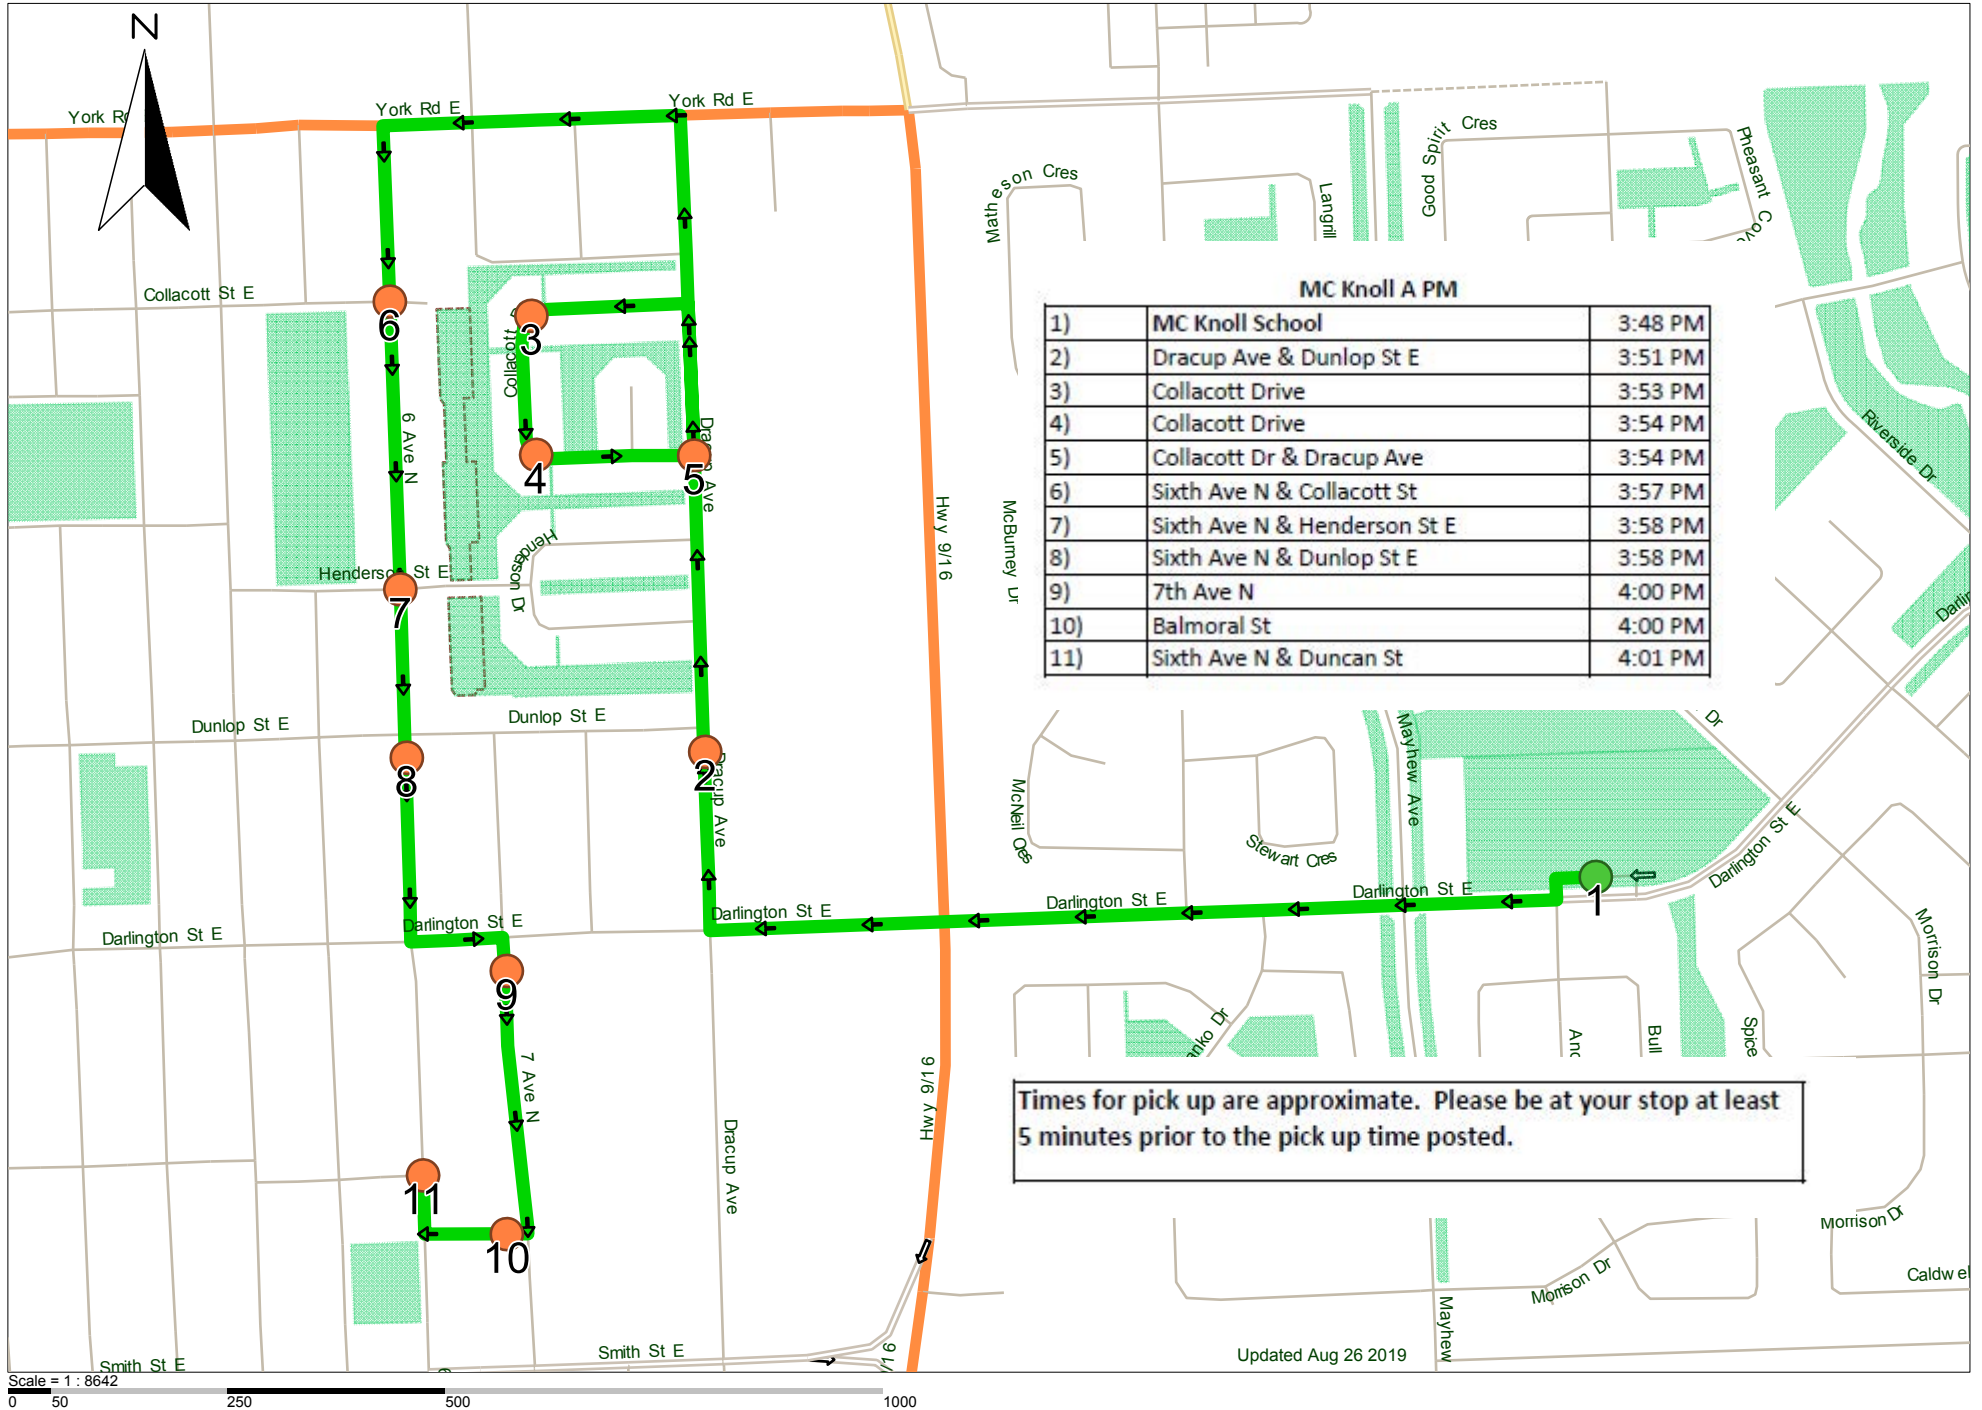

# MC Knoll A AM

MC Knoll A AM		
1)	7th Ave N	8:21 AM
2)	7th Ave N	8:22 AM
3)	Balmoral St	8:22 AM
4)	Sixth Ave N & Dunlop St E	8:25 AM
5)	Sixth Ave N & Henderson St E	8:26 AM
6)	Sixth Ave N & Collacott Dr	8:27 AM
7)	Collacott Drive	8:29 AM
8)	Collacott Drive	8:29 AM
9)	Collacott Dr & Dracup Ave	8:30 AM
10)	Dracup Ave & Dunlop St E	8:31 AM
11)	MC Knoll School	8:34 AM

Times for pick up are approximate. Please be at your stop at least 5 minutes prior to the pick up time posted.

# MC Knoll B AM

Times for pick up are approximate. Please be at your stop at least 5 minutes prior to the pick up time posted.

MC Knoll B AM		
1)	Morrison Dr & Blackwell Cres	8:34 AM
2)	Morrison Dr	8:35 AM
3)	Caldwell Dr & Garry Pl	8:36 AM
4)	Caldwell Dr & Laird Bay	8:37 AM
5)	Caldwell Dr	8:37 AM
6)	Caldwell Dr	8:38 AM
7)	Wynn Pl	8:39 AM
8)	MC Knoll School	8:41 AM

# MC Knoll C PM

MC Knoll C PM

Stop Number	Location	Approximate Pick-up Time
1)	MC Knoll School	3:35 PM
2)	Madge Way & Whitesand Dr	3:39 PM
3)	Madge Way & Riverside Dr	3:40 PM
4)	Darlington St E	3:41 PM
5)	Franco Dr	3:44 PM
6)	Rae Ave	3:47 PM
7)	Harris St & Gordon Ave	3:48 PM
8)	McNeil Cres & Moritz Bay	3:52 PM
9)	McBurney Dr & Mackenzie Dr	3:54 PM
10)	McBurney Dr & Langill Dr	3:55 PM