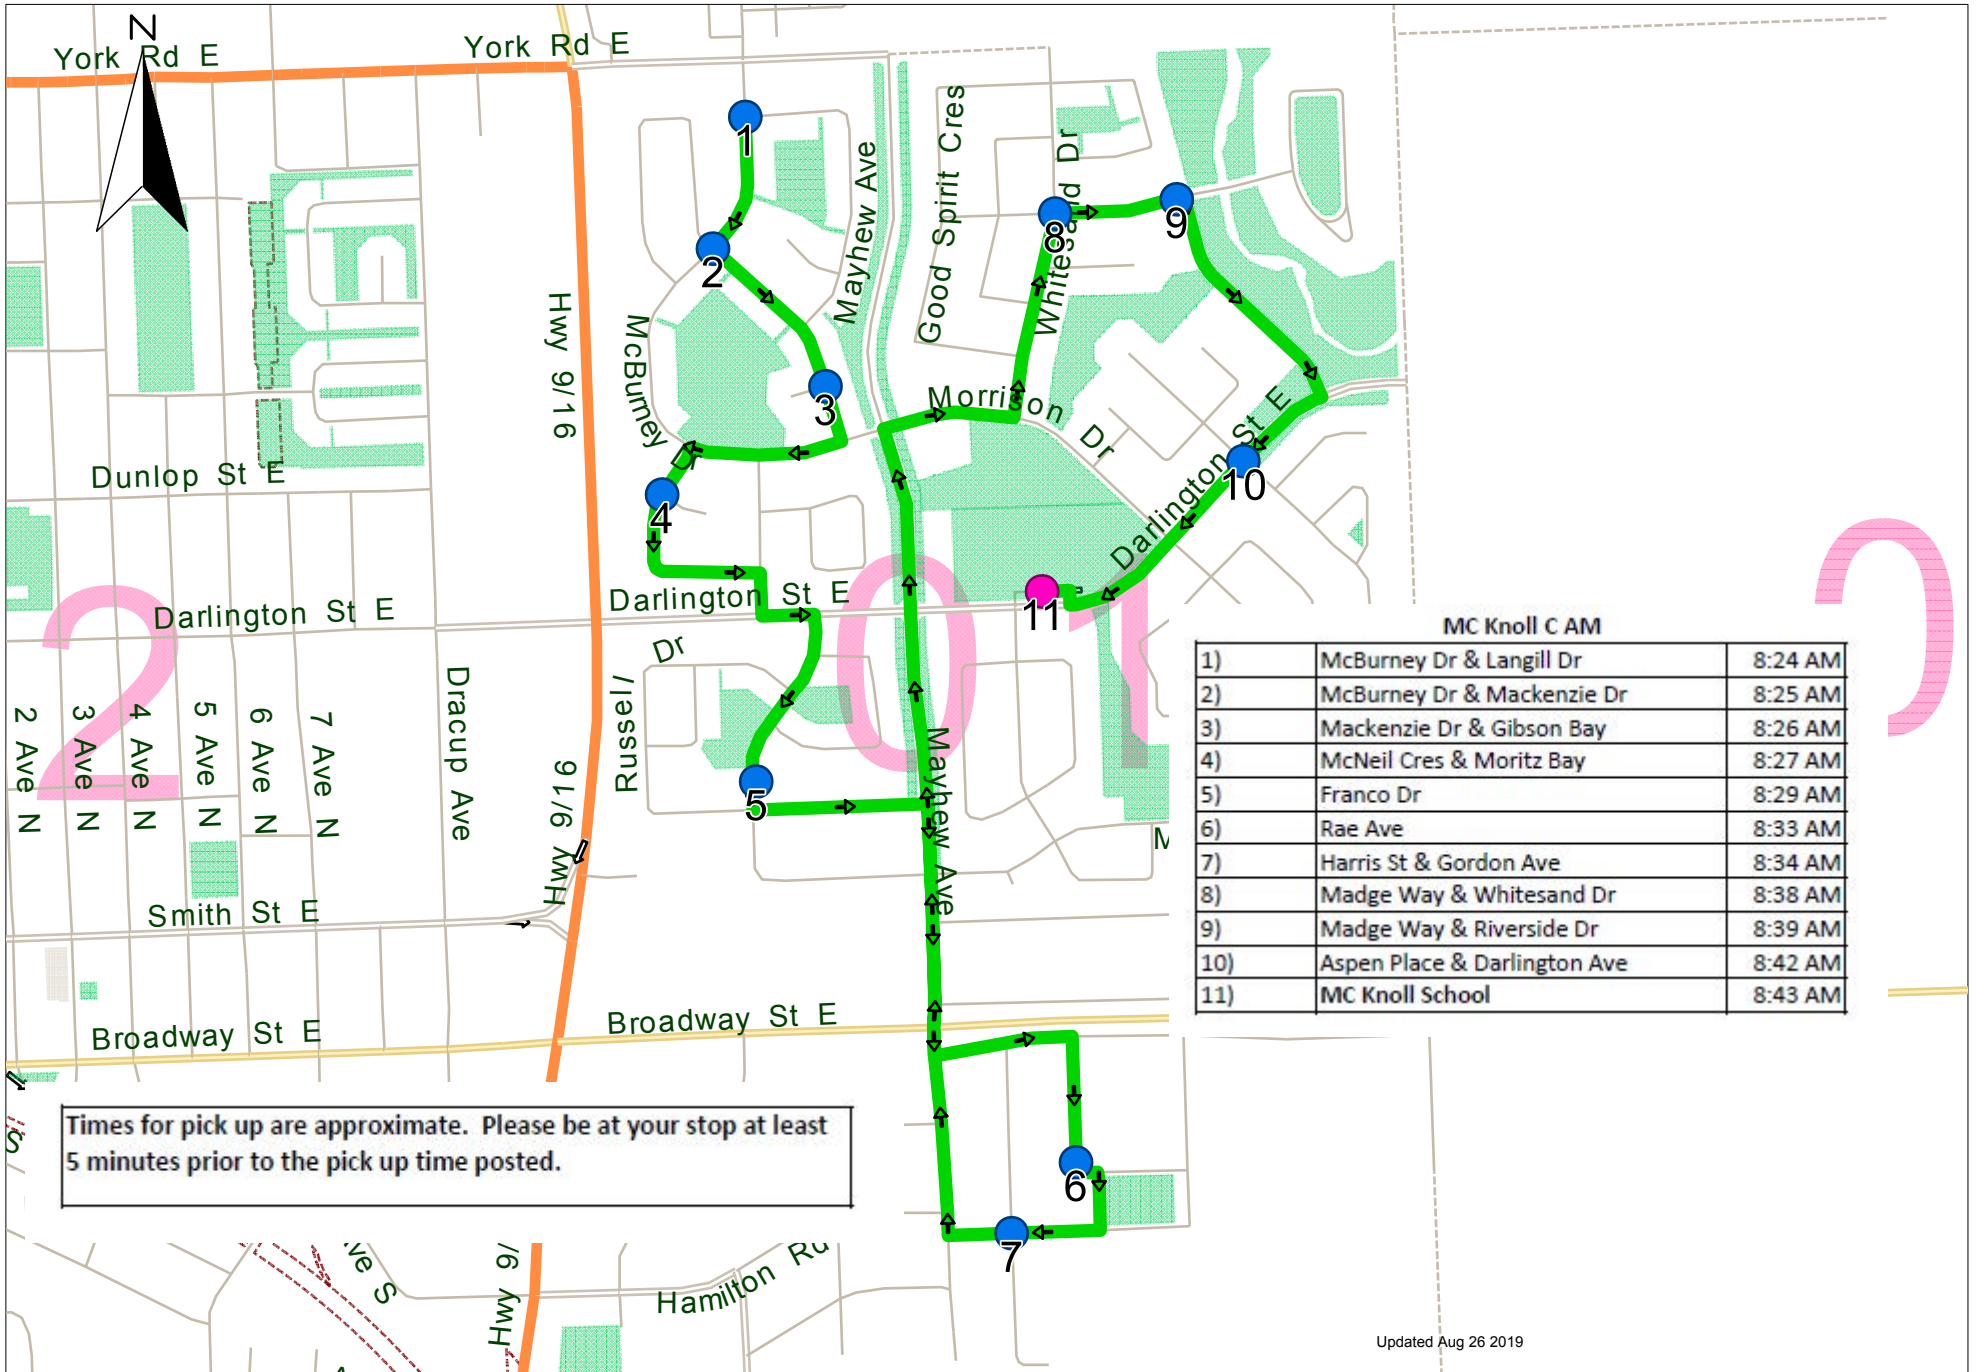

MC Knoll C AM

MC Knoll C AM

1)	McBurney Dr & Langill Dr	8:24 AM
2)	McBurney Dr & Mackenzie Dr	8:25 AM
3)	Mackenzie Dr & Gibson Bay	8:26 AM
4)	McNeil Cres & Moritz Bay	8:27 AM
5)	Franco Dr	8:29 AM
6)	Rae Ave	8:33 AM
7)	Harris St & Gordon Ave	8:34 AM
8)	Madge Way & Whitesand Dr	8:38 AM
9)	Madge Way & Riverside Dr	8:39 AM
10)	Aspen Place & Darlington Ave	8:42 AM
11)	MC Knoll School	8:43 AM

Times for pick up are approximate. Please be at your stop at least 5 minutes prior to the pick up time posted.