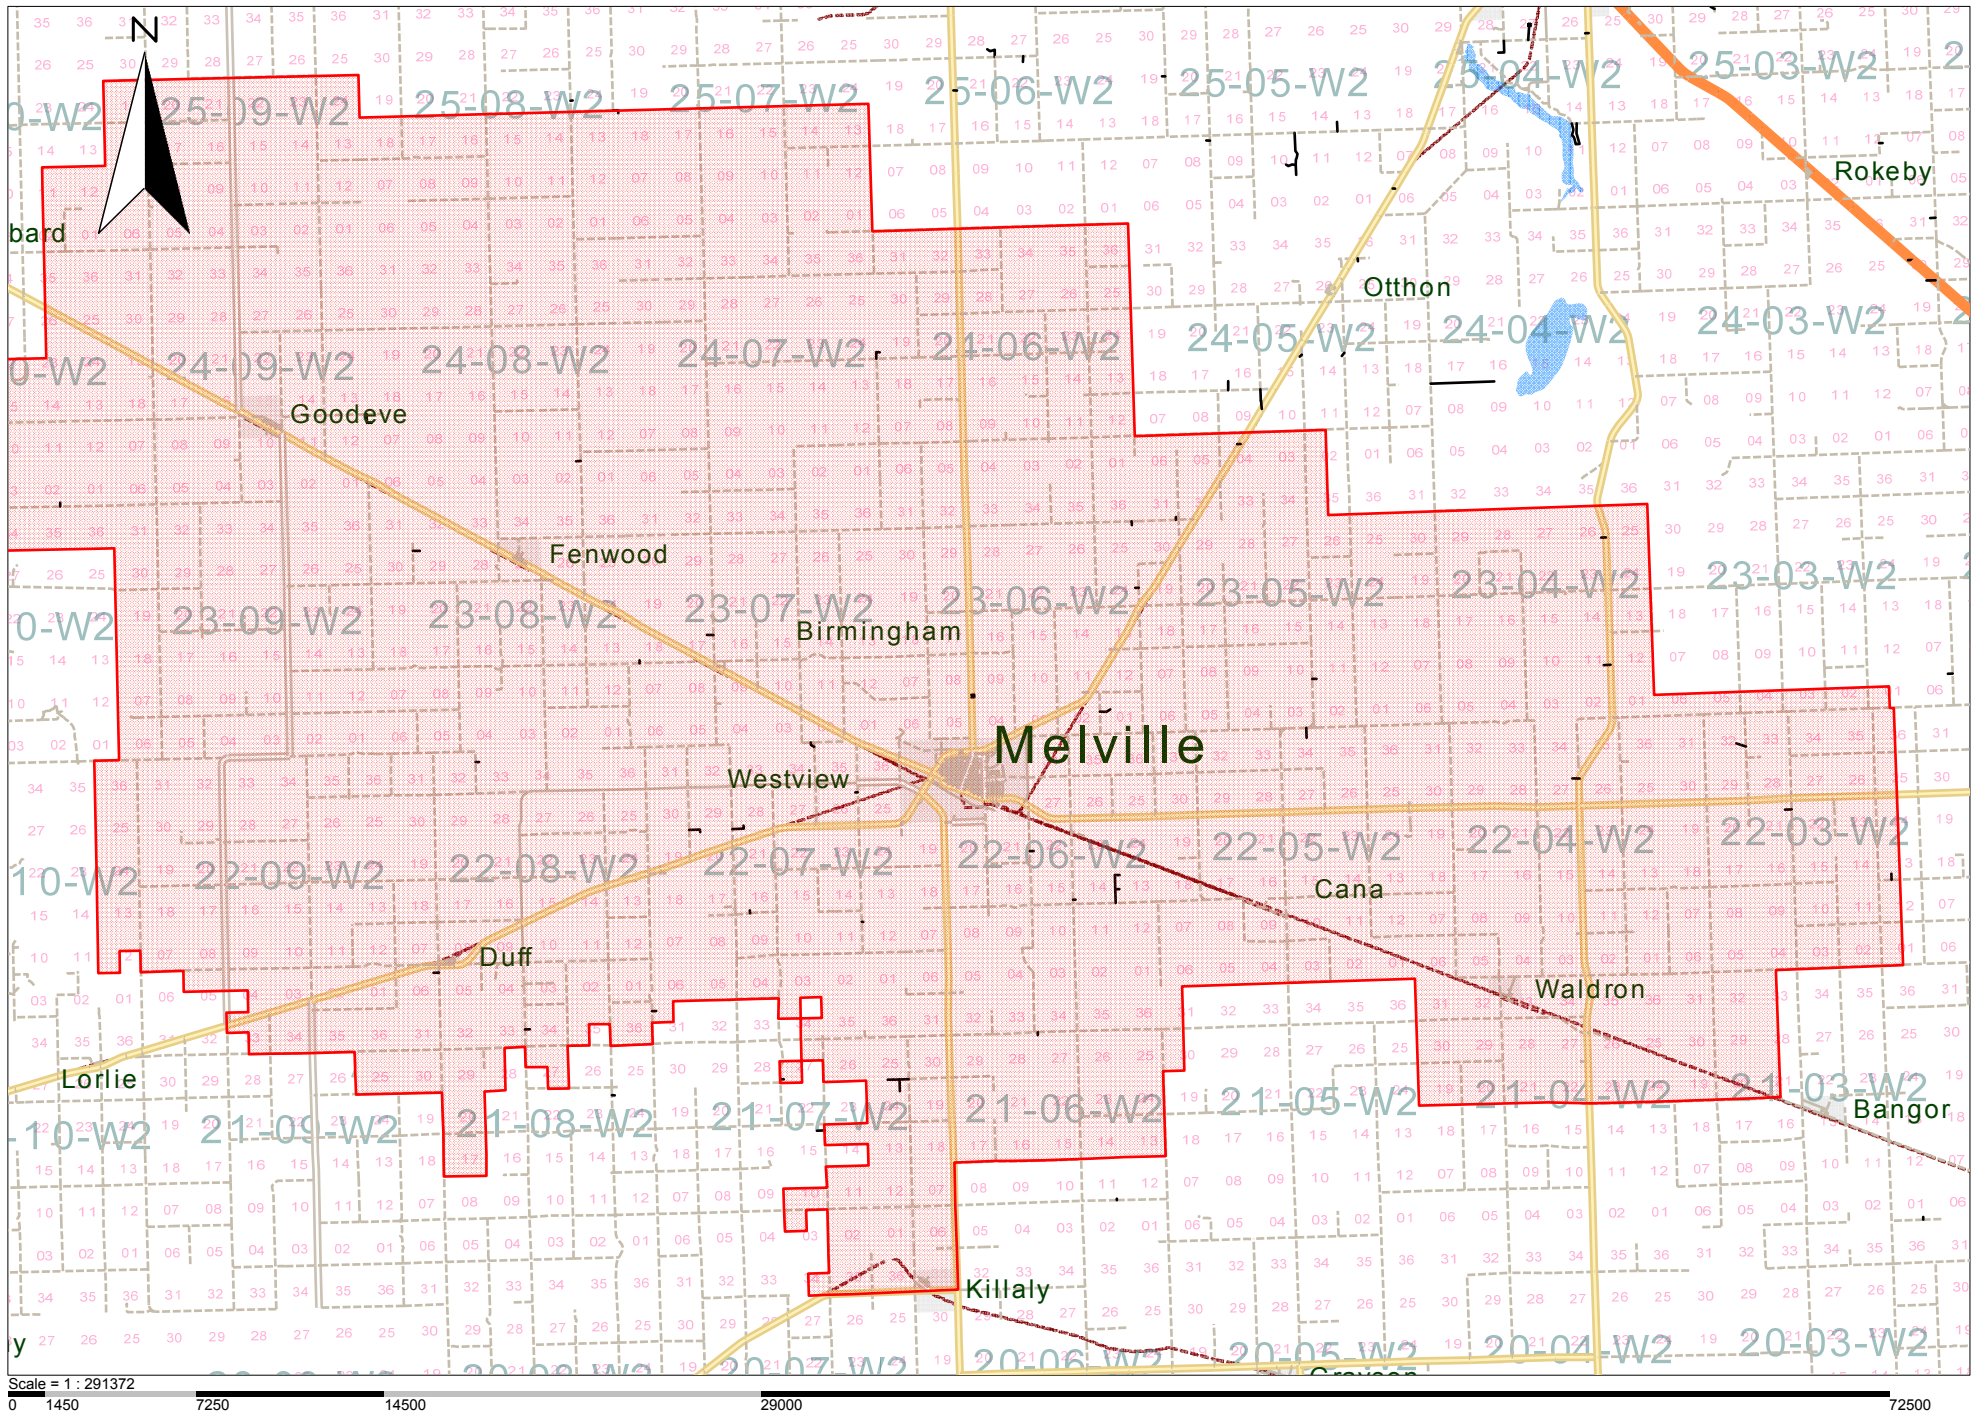

Miller Rural Students K-4 & Davison Rural Students 5-6 Attendance Area

Scale = 1 : 291372

0 1450 7250 14500 29000 72500