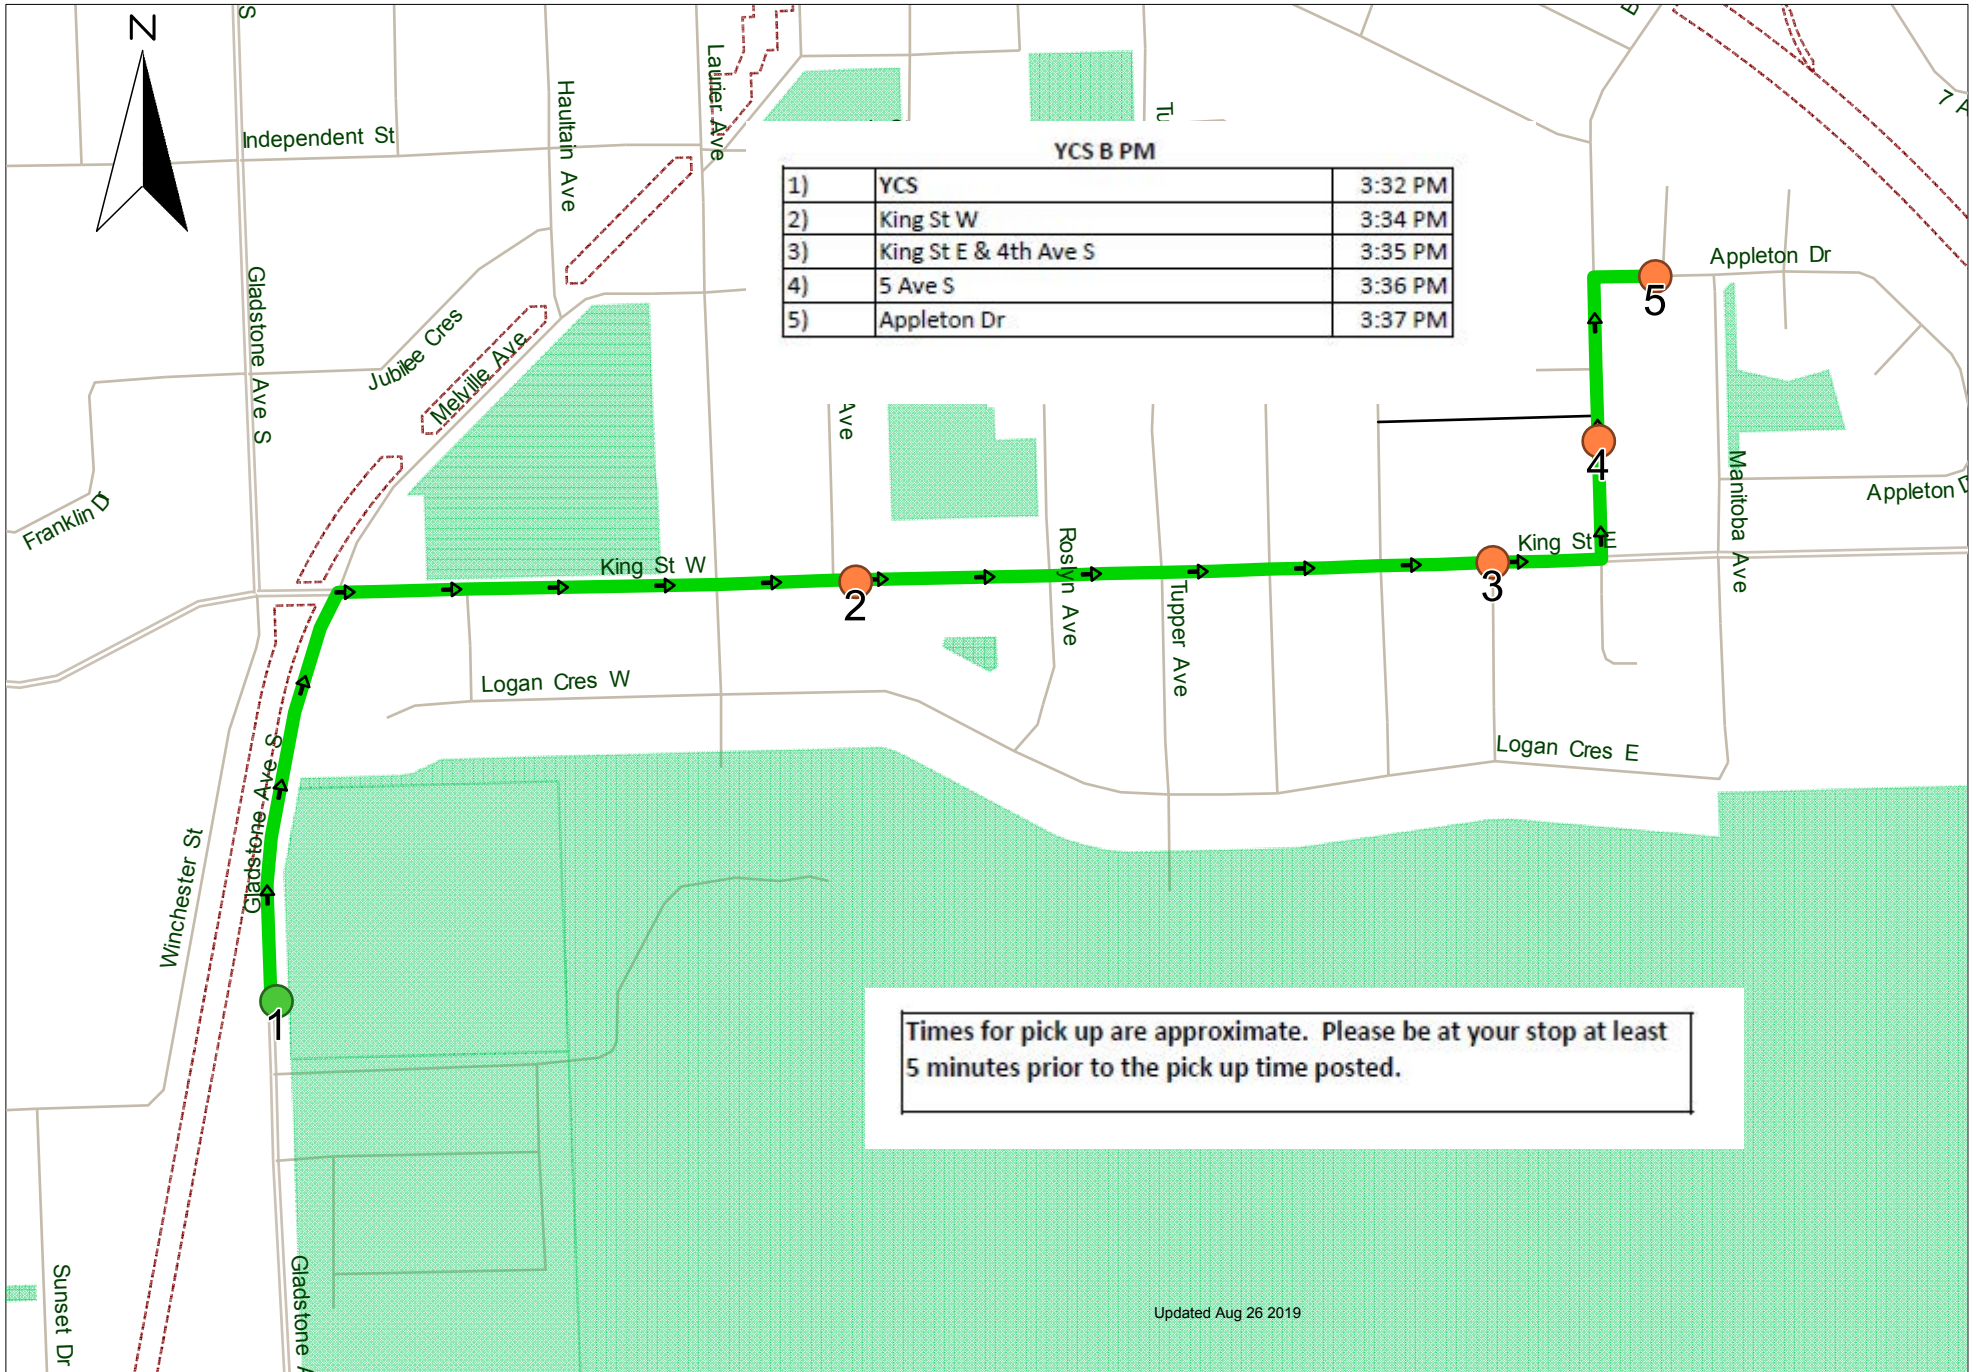

YCS A AM

YCS A AM		
1)	Simpson St & Haultain Ave	8:23 AM
2)	Tupper Ave & Park St	8:25 AM
3)	Tupper Ave & King St	8:26 AM
4)	Tupper Ave	8:26 AM
5)	YCS	8:31 AM

Times for pick up are approximate. Please be at your stop at least 5 minutes prior to the pick up time posted.

Updated Aug 26 2019

YCS A PM

YCS A PM		
1)	YCS	3:24 PM
2)	Simpson St	3:25 PM
3)	Simpson St & Laurier Ave	3:25 PM
4)	Tupper Ave & Park St	3:27 PM
5)	Tupper Ave & Cameron St	3:28 PM
6)	Tupper Ave & King St	3:28 PM
7)	Tupper Ave	3:29 PM
8)	Logan Cres & Tupper Ave	3:30 PM

Times for pick up are approximate. Please be at your stop at least 5 minutes prior to the pick up time posted.

Updated Aug 26 2019

YCS B AM

YCS B AM		
1)	Appleton Dr	8:34 AM
2)	Appleton Dr & Manitoba Ave	8:34 AM
3)	Fourth Ave S	8:35 AM
4)	King St & Peaker Ave	8:37 AM
5)	YCS	8:40 AM

Scale = 1 : 6364

Updated Aug 26 2019

YCS B PM

YCS B PM		
1)	YCS	3:32 PM
2)	King St W	3:34 PM
3)	King St E & 4th Ave S	3:35 PM
4)	5 Ave S	3:36 PM
5)	Appleton Dr	3:37 PM

Times for pick up are approximate. Please be at your stop at least 5 minutes prior to the pick up time posted.