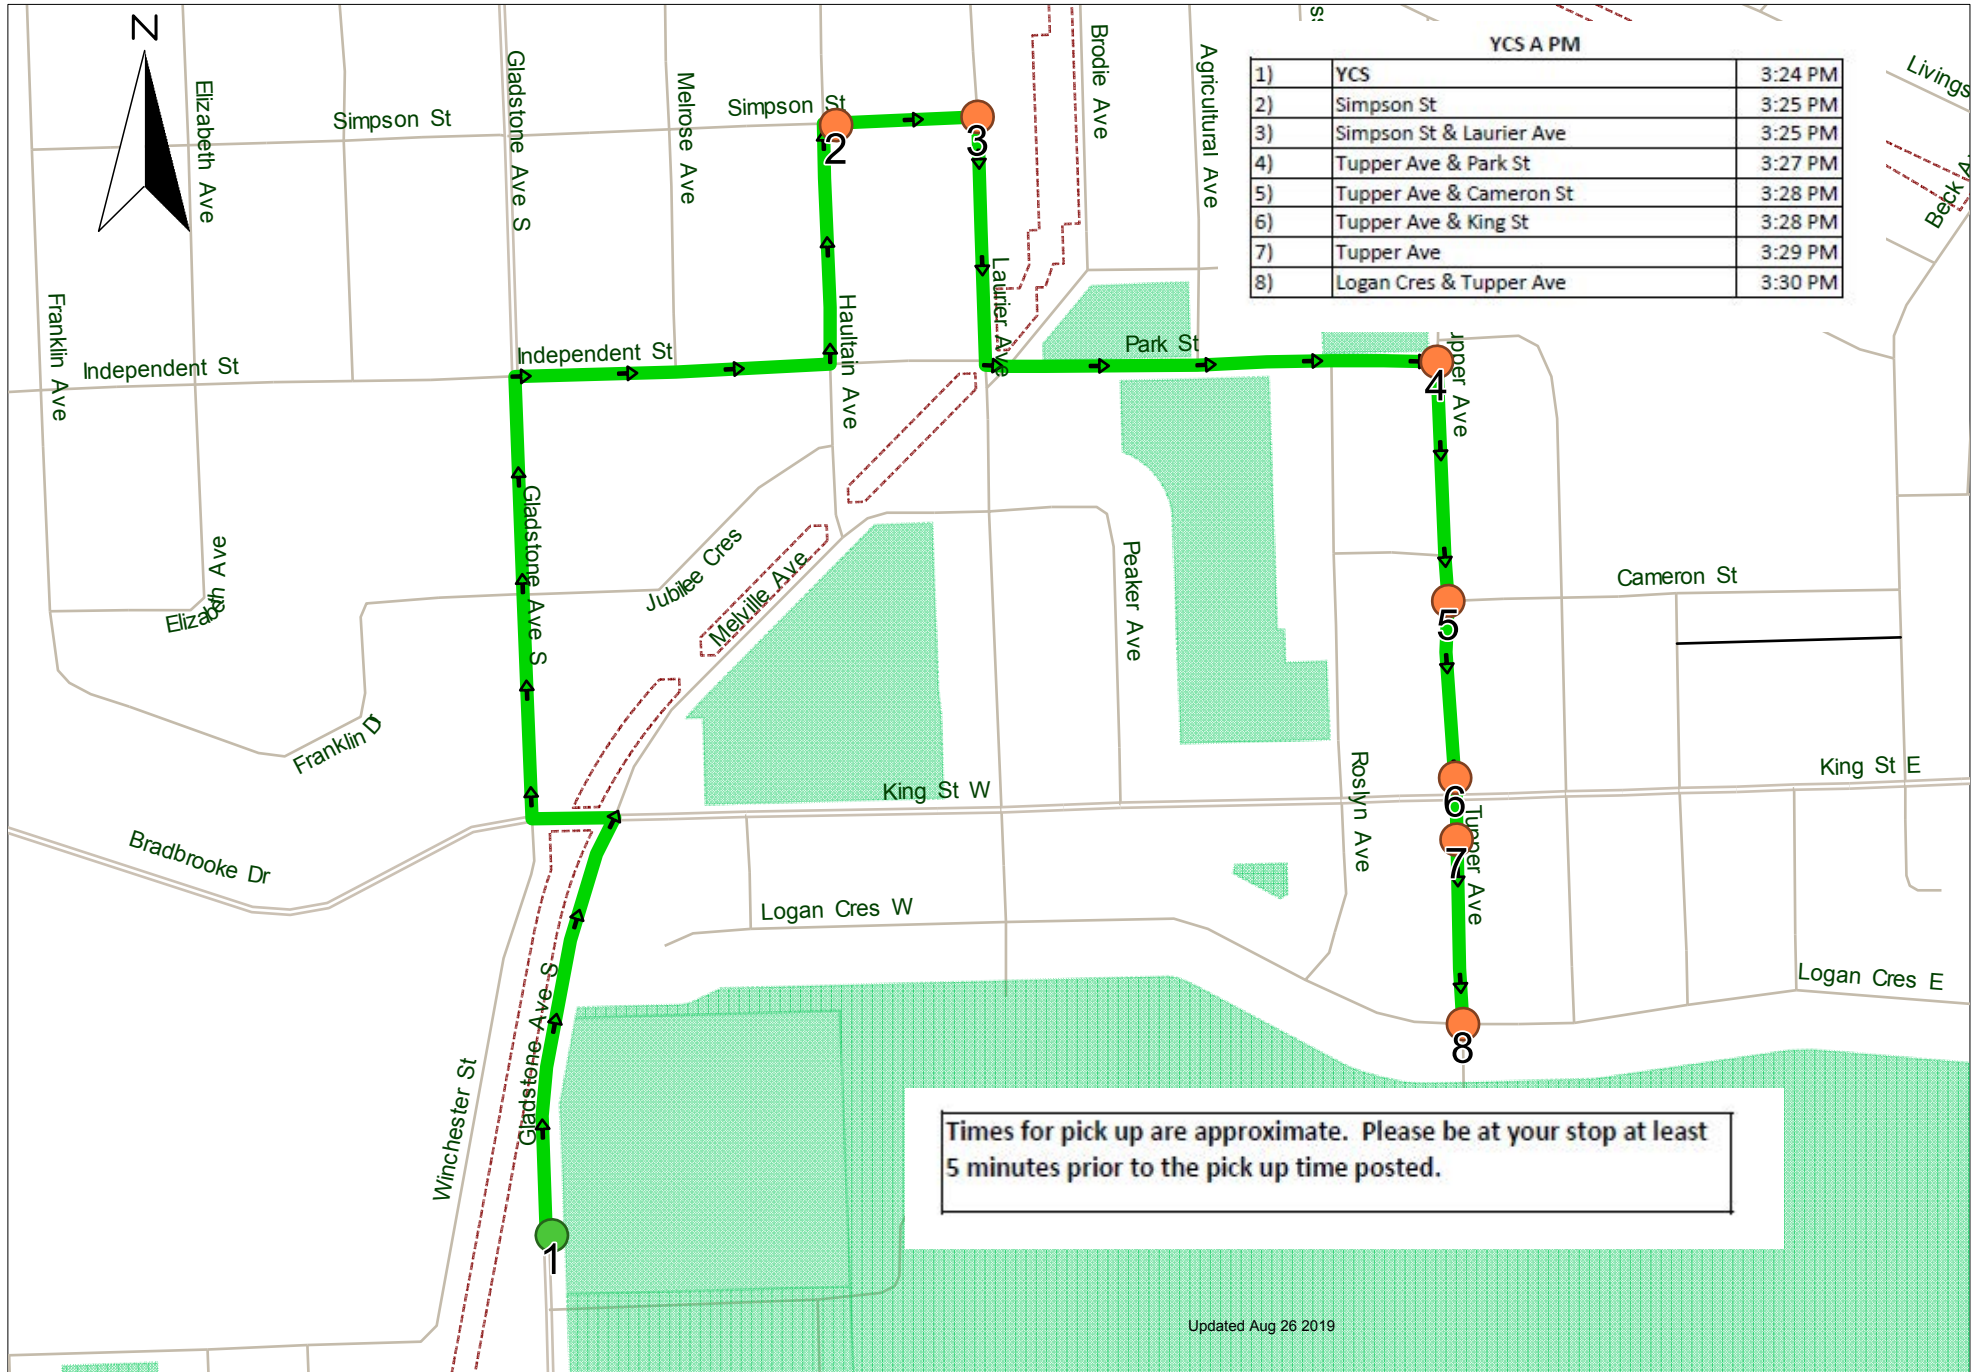

YCS A AM

YCS A AM		
1)	Simpson St & Haultain Ave	8:23 AM
2)	Tupper Ave & Park St	8:25 AM
3)	Tupper Ave & King St	8:26 AM
4)	Tupper Ave	8:26 AM
5)	YCS	8:31 AM

Times for pick up are approximate. Please be at your stop at least 5 minutes prior to the pick up time posted.

Updated Aug 26 2019

YCS A PM

YCS A PM		
1)	YCS	3:24 PM
2)	Simpson St	3:25 PM
3)	Simpson St & Laurier Ave	3:25 PM
4)	Tupper Ave & Park St	3:27 PM
5)	Tupper Ave & Cameron St	3:28 PM
6)	Tupper Ave & King St	3:28 PM
7)	Tupper Ave	3:29 PM
8)	Logan Cres & Tupper Ave	3:30 PM

Times for pick up are approximate. Please be at your stop at least 5 minutes prior to the pick up time posted.

Updated Aug 26 2019

YCS B AM

YCS B AM		
1)	Appleton Dr	8:34 AM
2)	Appleton Dr & Manitoba Ave	8:34 AM
3)	Fourth Ave S	8:35 AM
4)	King St & Peaker Ave	8:37 AM
5)	YCS	8:40 AM

Scale = 1 : 6364

Updated Aug 26 2019

YCS B PM

YCS B PM		
1)	YCS	3:32 PM
2)	King St W	3:34 PM
3)	King St E & 4th Ave S	3:35 PM
4)	5 Ave S	3:36 PM
5)	Appleton Dr	3:37 PM

Times for pick up are approximate. Please be at your stop at least 5 minutes prior to the pick up time posted.