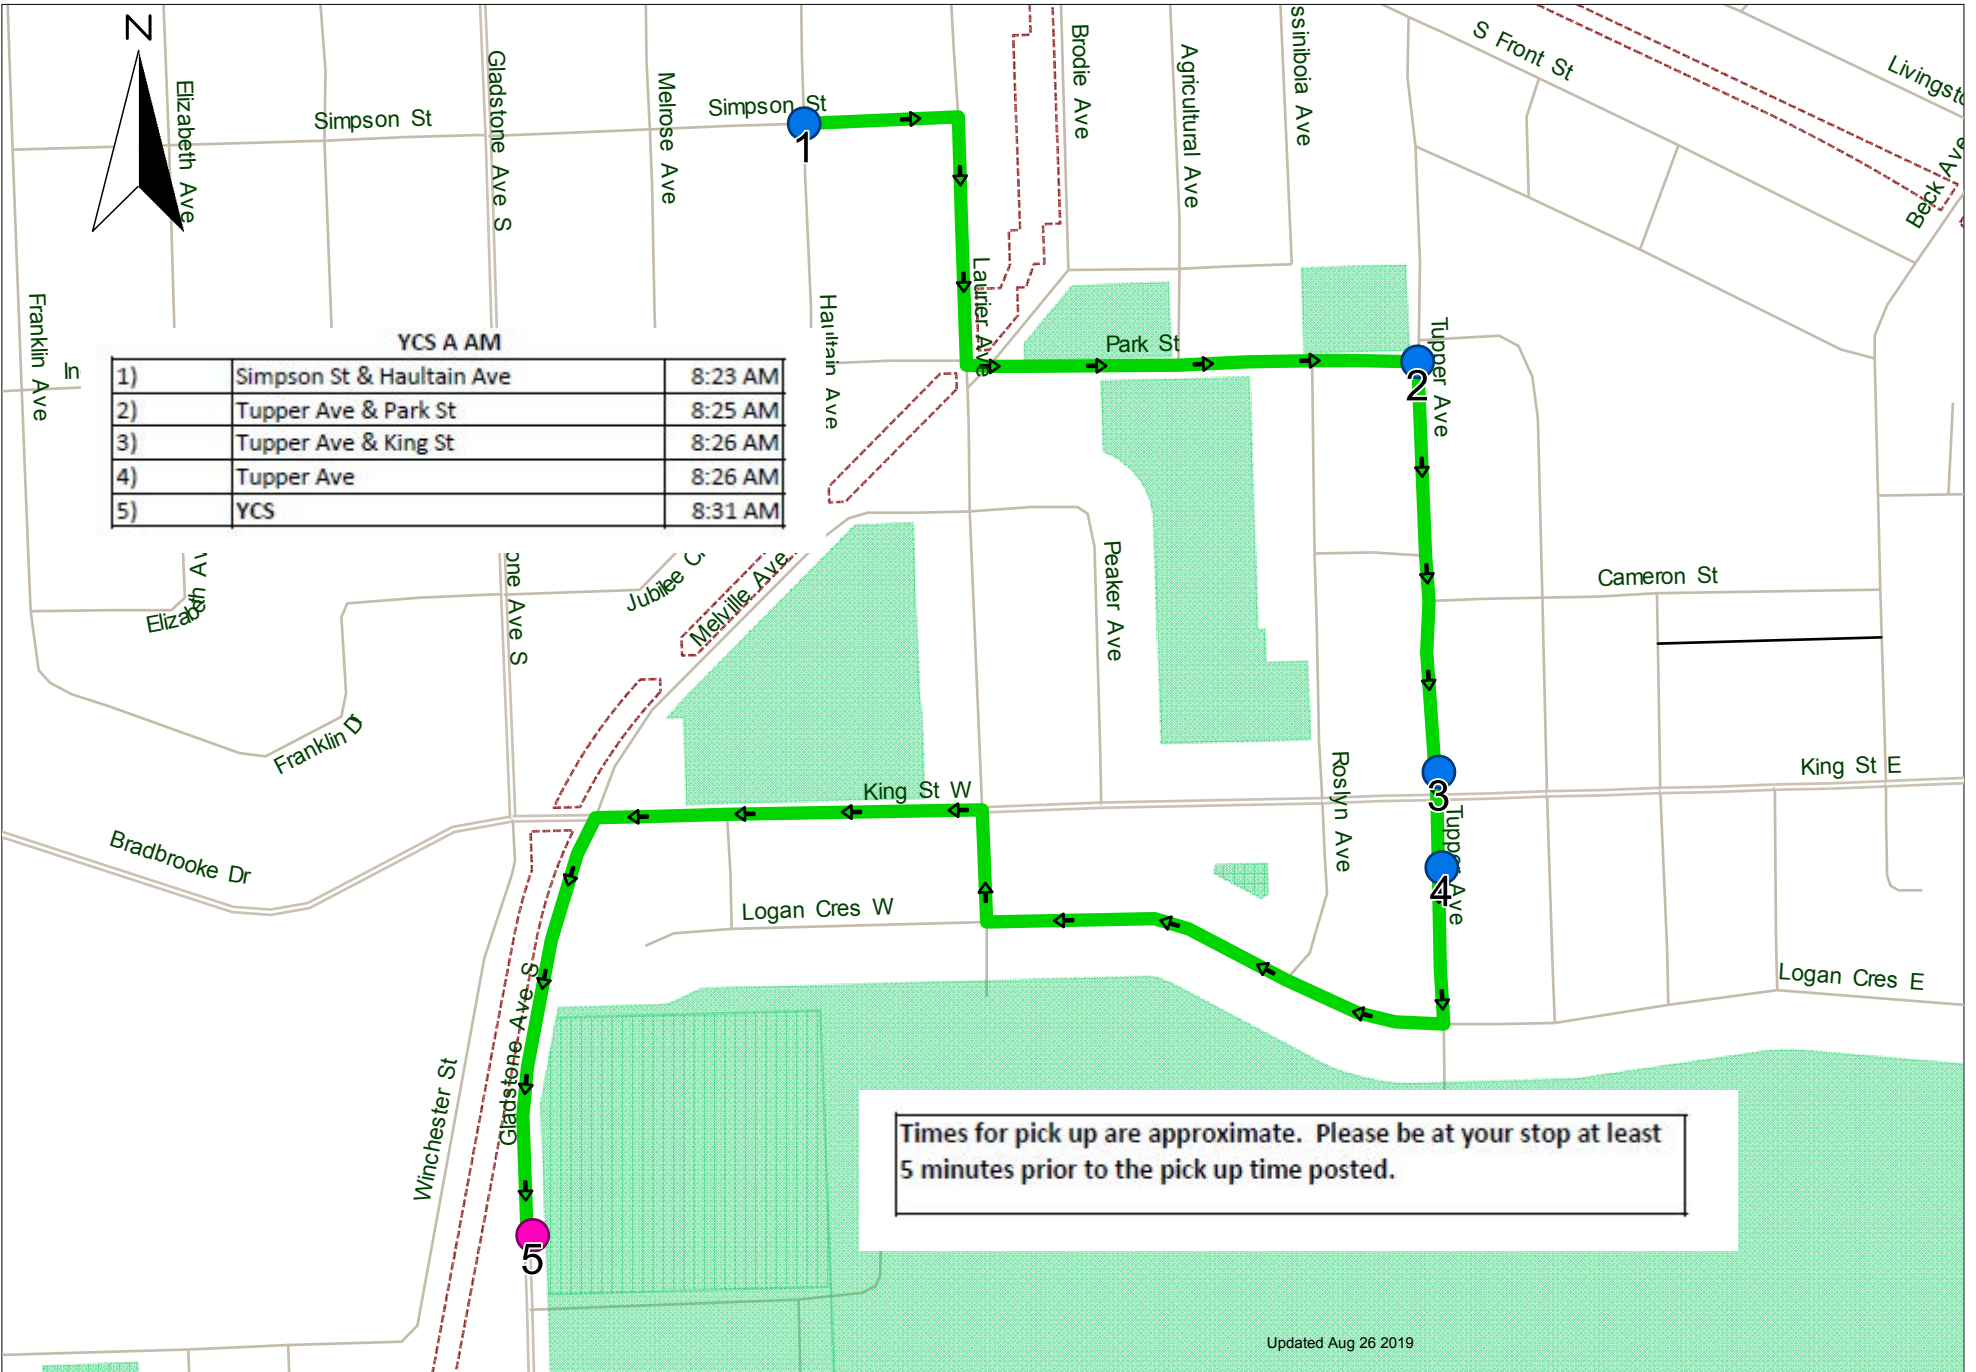

YCS A AM

YCS A AM		
1)	Simpson St & Haultain Ave	8:23 AM
2)	Tupper Ave & Park St	8:25 AM
3)	Tupper Ave & King St	8:26 AM
4)	Tupper Ave	8:26 AM
5)	YCS	8:31 AM

Times for pick up are approximate. Please be at your stop at least 5 minutes prior to the pick up time posted.

Updated Aug 26 2019

YCS A PM

YCS A PM		
1)	YCS	3:24 PM
2)	Simpson St	3:25 PM
3)	Simpson St & Laurier Ave	3:25 PM
4)	Tupper Ave & Park St	3:27 PM
5)	Tupper Ave & Cameron St	3:28 PM
6)	Tupper Ave & King St	3:28 PM
7)	Tupper Ave	3:29 PM
8)	Logan Cres & Tupper Ave	3:30 PM

Times for pick up are approximate. Please be at your stop at least 5 minutes prior to the pick up time posted.

Updated Aug 26 2019

YCS B AM

YCS B AM		
1)	Appleton Dr	8:34 AM
2)	Appleton Dr & Manitoba Ave	8:34 AM
3)	Fourth Ave S	8:35 AM
4)	King St & Peaker Ave	8:37 AM
5)	YCS	8:40 AM

Scale = 1 : 6364

Updated Aug 26 2019

YCS B PM

YCS B PM		
1)	YCS	3:32 PM
2)	King St W	3:34 PM
3)	King St E & 4th Ave S	3:35 PM
4)	5 Ave S	3:36 PM
5)	Appleton Dr	3:37 PM

Times for pick up are approximate. Please be at your stop at least 5 minutes prior to the pick up time posted.