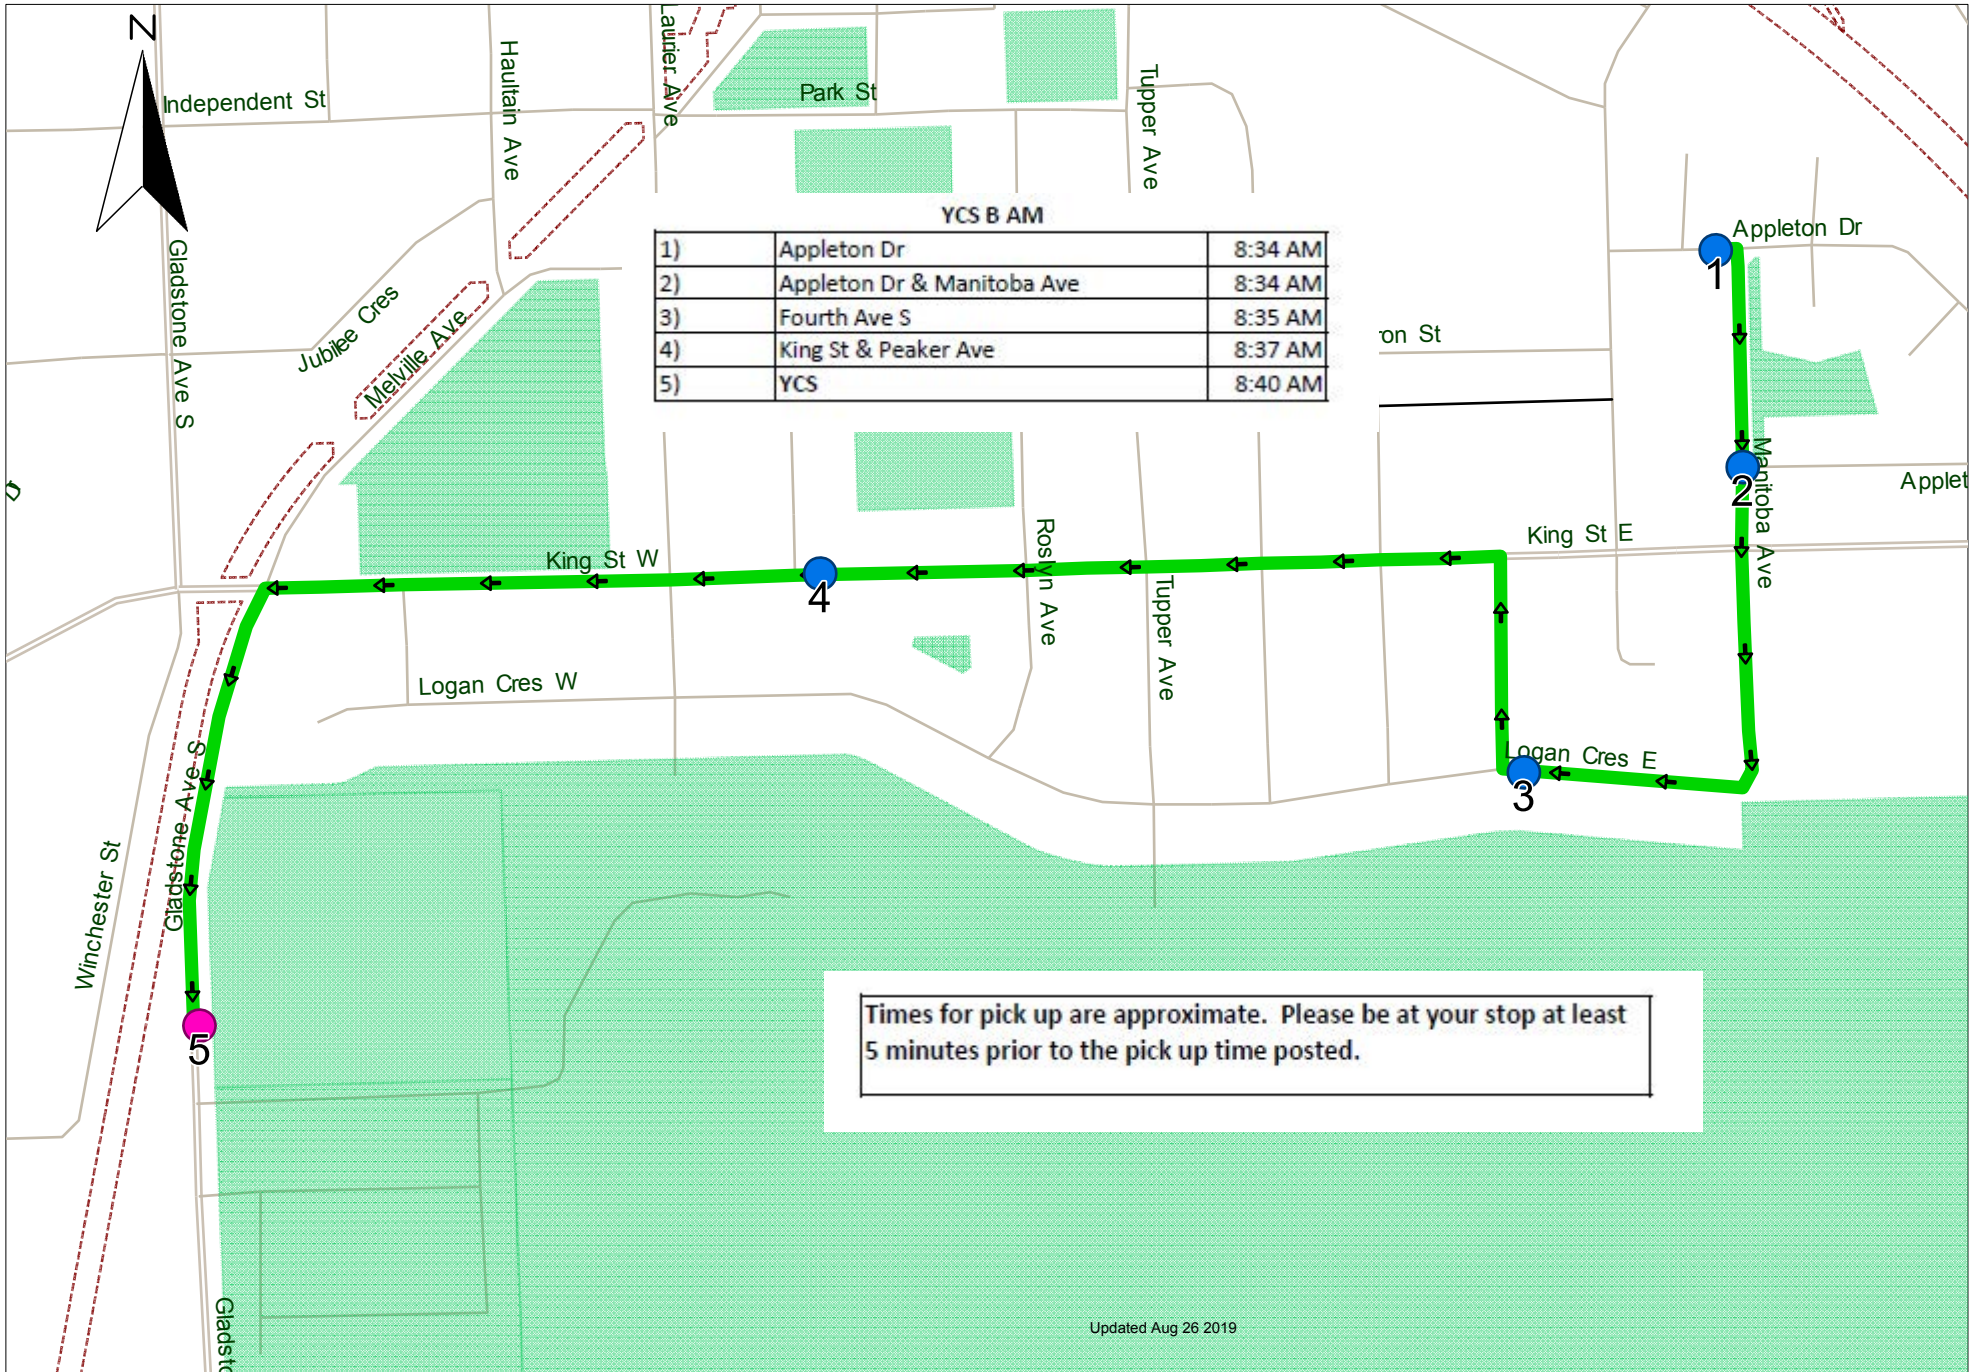

YCS A AM

YCS A AM		
1)	Simpson St & Haultain Ave	8:23 AM
2)	Tupper Ave & Park St	8:25 AM
3)	Tupper Ave & King St	8:26 AM
4)	Tupper Ave	8:26 AM
5)	YCS	8:31 AM

Times for pick up are approximate. Please be at your stop at least 5 minutes prior to the pick up time posted.

Updated Aug 26 2019

YCS A PM

YCS A PM		
1)	YCS	3:24 PM
2)	Simpson St	3:25 PM
3)	Simpson St & Laurier Ave	3:25 PM
4)	Tupper Ave & Park St	3:27 PM
5)	Tupper Ave & Cameron St	3:28 PM
6)	Tupper Ave & King St	3:28 PM
7)	Tupper Ave	3:29 PM
8)	Logan Cres & Tupper Ave	3:30 PM

Times for pick up are approximate. Please be at your stop at least 5 minutes prior to the pick up time posted.

Updated Aug 26 2019

YCS B AM

YCS B AM		
1)	Appleton Dr	8:34 AM
2)	Appleton Dr & Manitoba Ave	8:34 AM
3)	Fourth Ave S	8:35 AM
4)	King St & Peaker Ave	8:37 AM
5)	YCS	8:40 AM

Scale = 1 : 6364

Updated Aug 26 2019

YCS B PM

YCS B PM		
1)	YCS	3:32 PM
2)	King St W	3:34 PM
3)	King St E & 4th Ave S	3:35 PM
4)	5 Ave S	3:36 PM
5)	Appleton Dr	3:37 PM

Times for pick up are approximate. Please be at your stop at least 5 minutes prior to the pick up time posted.