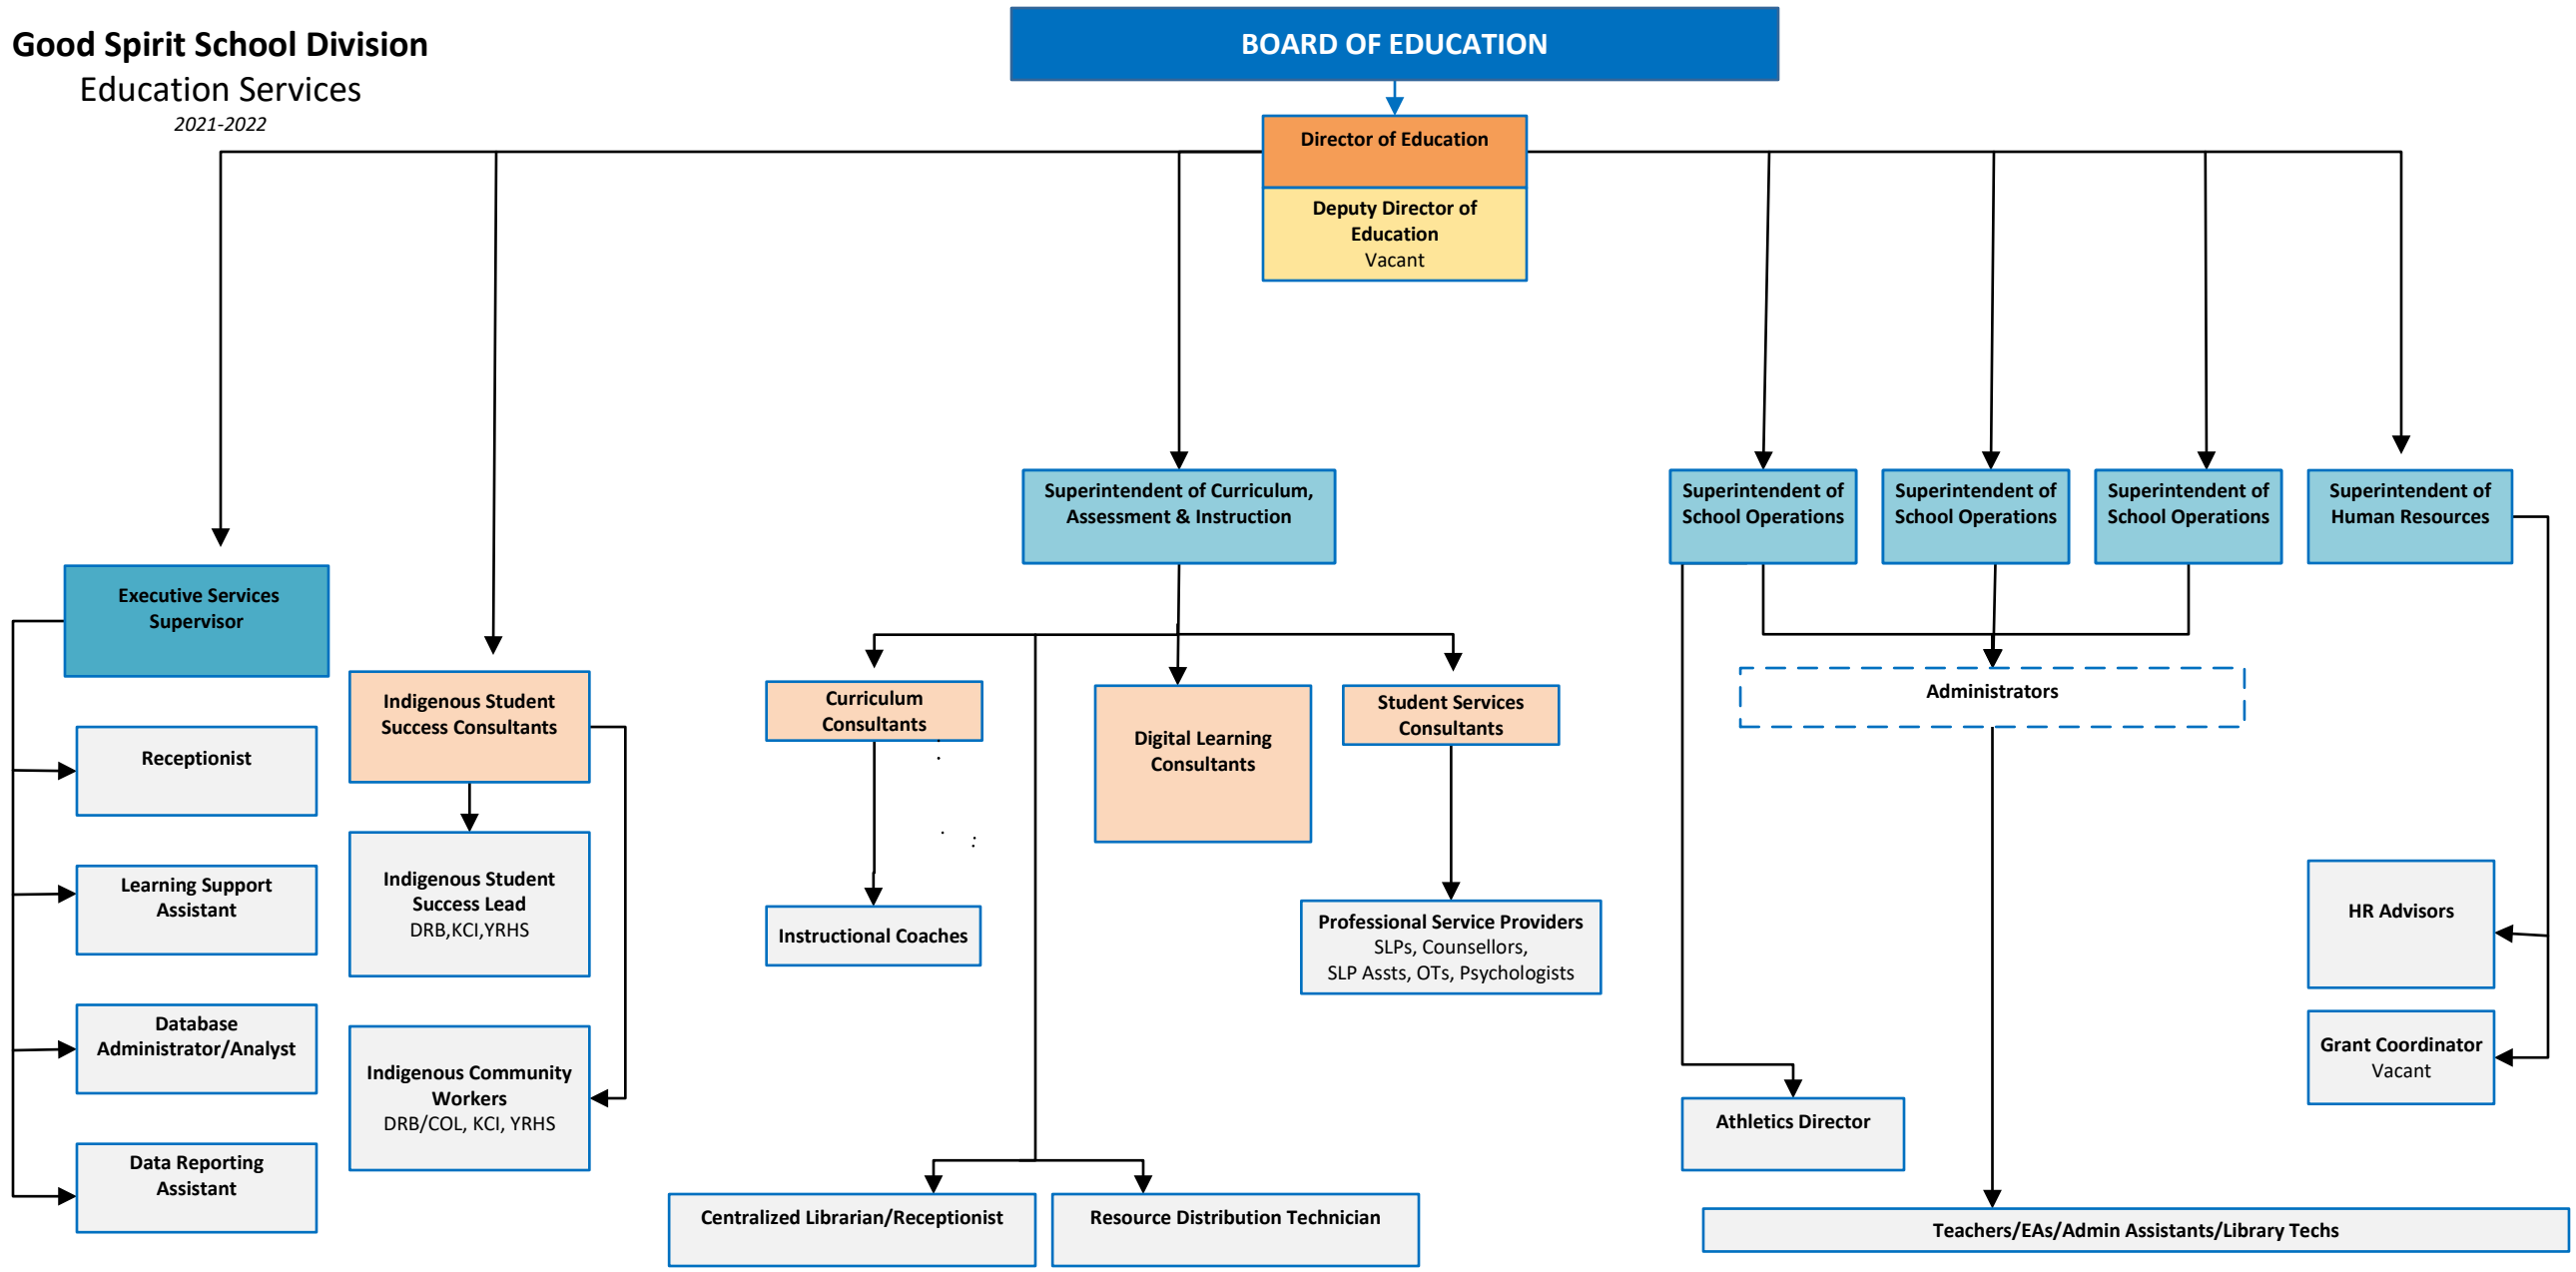

Good Spirit School Division
 Education Services
 2021-2022

BOARD OF EDUCATION

Director of Education
 Deputy Director of Education
 Vacant

**Superintendent of Curriculum,
 Assessment & Instruction**

**Superintendent of
 School Operations**

**Superintendent of
 School Operations**

**Superintendent of
 School Operations**

**Superintendent of
 Human Resources**

**Executive Services
 Supervisor**

**Indigenous Student
 Success Consultants**

**Curriculum
 Consultants**